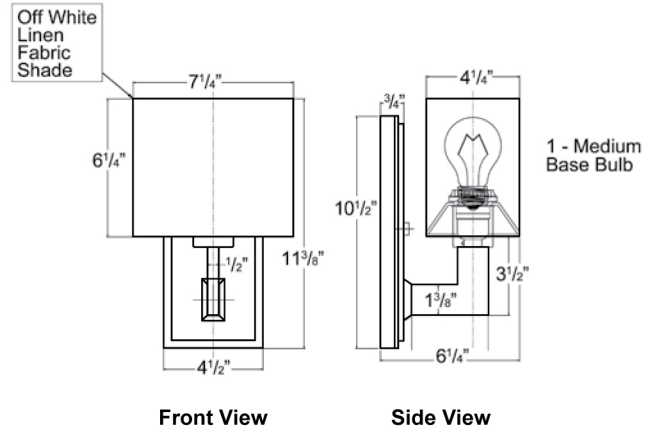

SAVOY

Product Code	Finish	Overall Dimensions	Bulb / Maximum Wattage	List Price
 LS-SAV-CR	Polished Chrome	Width: 7 ¹ / ₄ " Height: 11 ³ / ₈ " Depth: 6 ¹ / ₄ " (projects from the wall)	1 Medium Bulb (up to 60W)	\$275 ea.
 LS-SAV-SN	Satin Nickel			