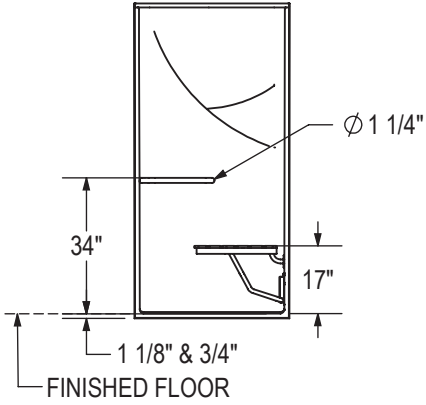

BASE MODEL WITH ADA GRAB BAR & SEAT PACKAGE
LEFT SIDE SHOWN
RIGHT SIDE SYMMETRICAL

All dimensions are approximate. Structure measurements must be verified against the unit to ensure proper fit.