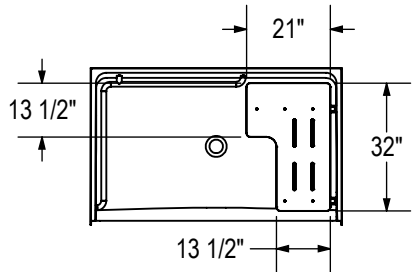

BASE MODEL ADA L-SHAPED GRAB BAR & SEAT
LEFT SIDE SHOWN
RIGHT SIDE SYMMETRICAL

All dimensions are approximate. Structure measurements must be verified against the unit to ensure proper fit.