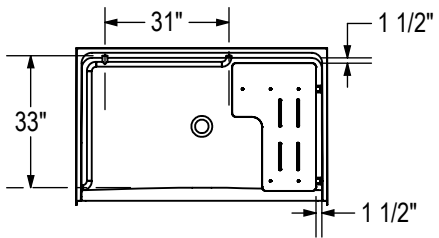

BASE MODEL ADA L-SHAPED GRAB BAR & SEAT
LEFT SIDE SHOWN
RIGHT SIDE SYMMETRICAL

All dimensions are approximate. Structure measurements must be verified against the unit to ensure proper fit.