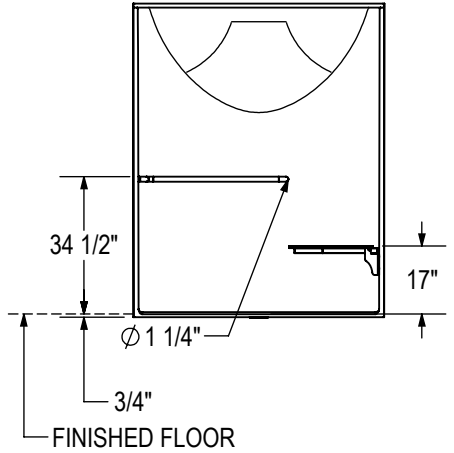

BASE MODEL ADA L-SHAPED GRAB BAR & SEAT
LEFT SIDE SHOWN
RIGHT SIDE SYMMETRICAL

All dimensions are approximate. Structure measurements must be verified against the unit to ensure proper fit.