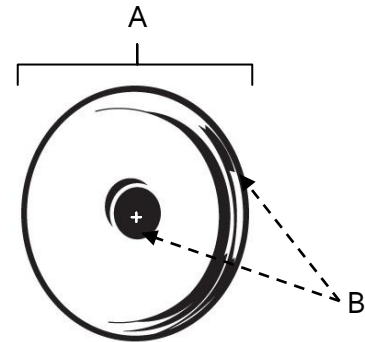

**SPECIFICATIONS**

**CLASSIC  
TRADITIONAL  
ROSETTES**

**FEATURES**

- Traditional styling
- Multiple finishes
- Concealed installation

**WARRANTY**

Limited lifetime

**FINISHES**

- Polished Brass (PB)
- Polished Chrome (PC)
- Antique English (AE)
- Antique English Matte (AEM)
- Barcelona (BARC)
- Bronze (BRZ)
- Chocolate Bronze (CHBRZ)
- Polished Antique (PA)
- Polished Nickel (PN)
- Satin Nickel (SN)

**MATERIAL**

Brass

Item#	A	B
<b>A1563</b> (for A1561)	1 3/8"	1/8"
<b>A1564</b> (for A1462)	1 5/8"	1/8"

**KEY:**

- A - Length and Width
- B - Projection

NOTE: Dimensions and specifications are subject to change without notice.