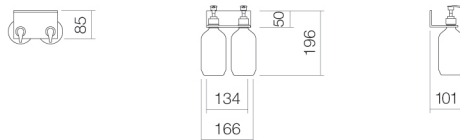

Asmform

Technical data sheet

Shelf system Assist

AS.134.LO2

Article number: 8274 111 982

Design partner: Wolfgang Hartauer

Features

Description	AS.134.LO2
Article number	8274 111 982
Material	aluminium powder coated
Colour	matt white
Dimensions	134 x 50 x 85 mm
Installation	wall-mounted

Text for invitation to tender

Shower shelf, wall-hanging, rectangular, w / h / d 134 / 50 / 85 mm, aluminium, matt white, Powder coated, two lotion dispenser cutouts, included fixing set, two plastic bottles, without dowels (to be adjusted to constructional situation)