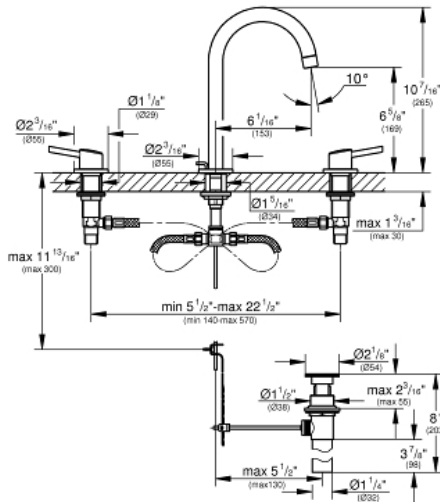

CONCETTO  
8" Widespread Two-Handle  
Bathroom Faucet L-Size

MODEL # 20217001

Pure Freude  
an Wasser

GROHE

**Product Description:**

**CONCETTO**

**8" Widespread Two-Handle Bathroom Faucet L-Size**

**Standard Specification:**

- GROHE EcoJoy technology for less water and perfect flow
- Spout with flow control
- GROHE StarLight chrome finish
- Ceramic cartridge
- Includes waste-set drain assembly
- GROHE QuickFix installation system with centering support
- Union nut with 7/16" drilling
- Max Flow Rate: 1.5 gpm (5.7 L/min)