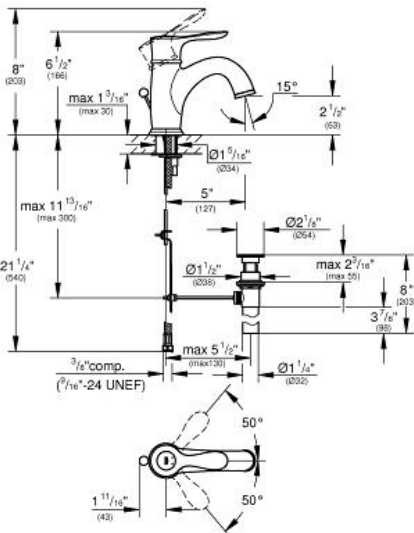

PARKFIELD  
Single-Handle Bathroom Faucet  
MODEL # 23305EN0

Pure Freude  
an Wasser

**Product Description:**  
**PARKFIELD**  
**Single-Handle Bathroom Faucet**

- Standard Specification:**
- GROHE EcoJoy technology for less water and perfect flow
  - Single hole installation
  - GROHE SilkMove 1.1" (28 mm) ceramic cartridge
  - GROHE StarLight finish
  - Temperature limiter
  - Flow control
  - Pop-up waste set
  - Stainless steel flex lines
  - Max Flow Rate: 1.5 gpm (5.7 L/min)