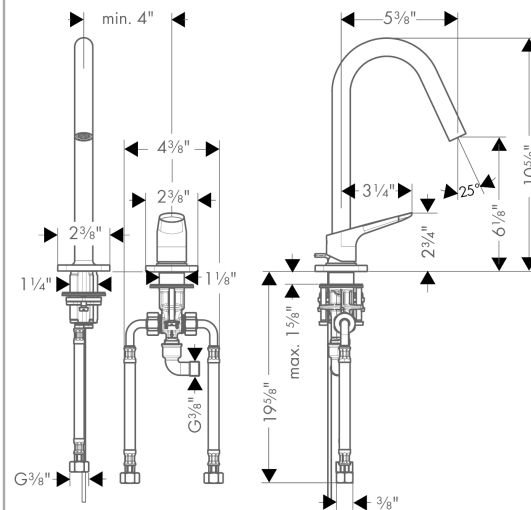

AXOR Citterio M
2-Hole Single-Handle Faucet 160 with Pop-Up Drain, 1.2 GPM
 Finishes : **brushed nickel** Part no. : **34132821**

Description

Features

- Aerated spray
- Flow: 1.2 GPM (4.5 L/Min)
- Ceramic cartridge
- Includes pop-up drain

Technology

Product image

Scale drawing

25