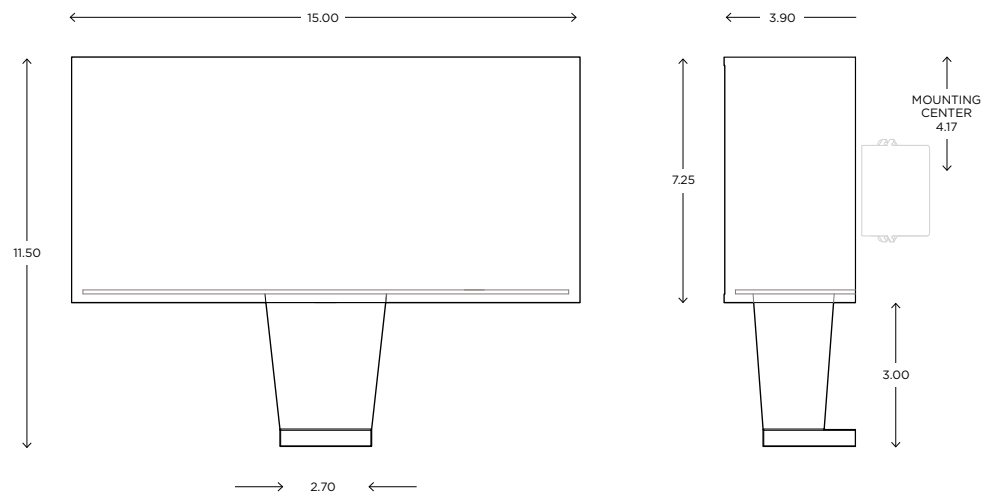

MODEL
CAPRI SCONCE // CAPD

This fixture mounts independently from diffuser/backplate. The outlet box is located behind the diffuser.

Refer to the instructions for correct j-box placement and installation requirements.

Est. Weight: 3.75 lbs

MODEL
CAPRI SCONCE // CAP1