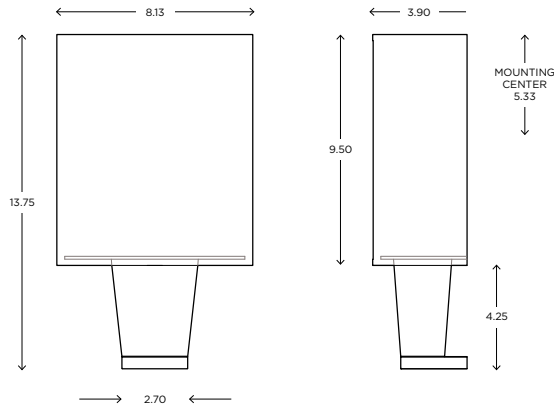

Boutique Capri

ADA | CUSTOM OPTIONS

The Capri sconce is offered in a variety of distinctive wood species, metal finishes, and lamping options. Capri focuses attention on conservation and sustainability. We use repurposed and renewable wood, reclaimed and recycled aluminum, and offer the option of energy efficient fluorescent or LED technology.

DIMENSIONS

13.75"H x 8.13"W x 3.90"P

LAMPING / VOLTAGE

- [1] 60W Max Incandescent Candelabra Base
  610 Lumens, 2700K, 120V, dimming
- [1] 18/26/32W Fluorescent CFL GX24q-3 Base
  1200/1800/2400 Lumens, 3000K, 120V
  non-dimming
- [1] 12W LED Module
  1200 Lumens, 3000K, 120V, dimming

FINISH

Polished Aluminum, Brushed Aluminum,
Oil Rubbed Bronze
+
Mahogany, Sapele, Ebony