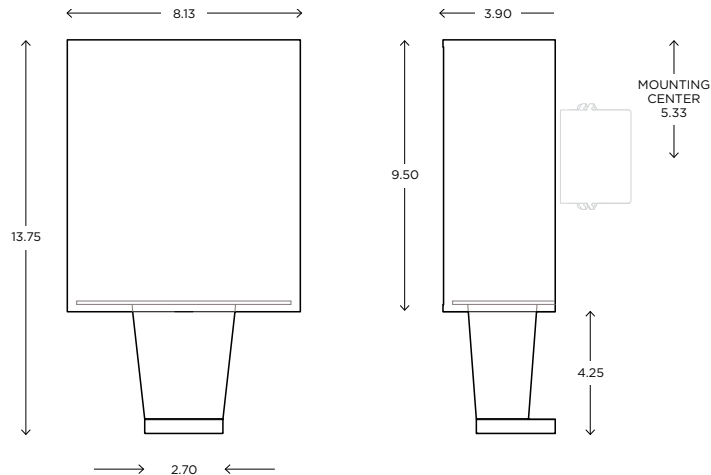

Boutique Capri

ADA CUSTOM OPTIONS

MODEL
CAPRI SCONCE // CAP1