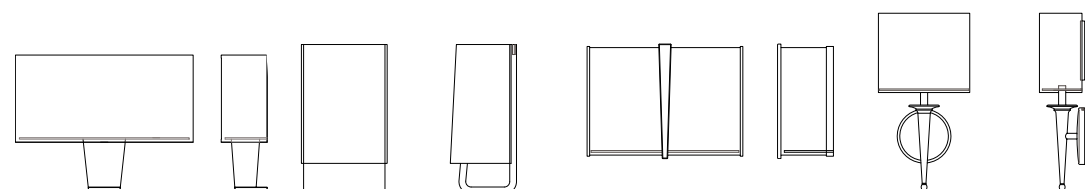

Ayre Architectural Lighting
14 Bristol Drive, Unit B
South Easton, MA 02375

Tel 508.205.0545
Toll Free 877.722.AYRE
Fax 508.205.0548

ayrelight.com