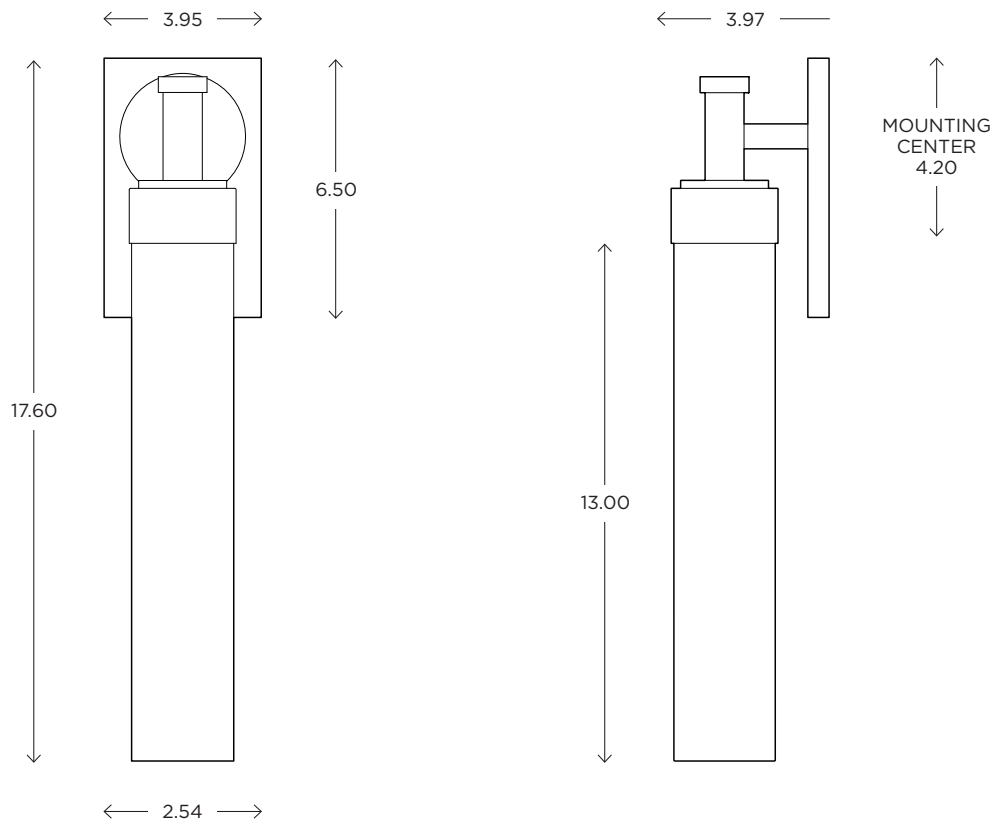

Circ

ADA | CUSTOM OPTIONS

The Circ is a powerfully proportioned sconce. Slightly oversized, it makes a clear design statement about the refinement of form. It is an exceptionally well executed sconce.

DIMENSIONS

ayrelight.com

Circ

ADA | CUSTOM OPTIONS

Refer to the instructions for correct j-box placement and installation requirements.

Fixture can be mounted facing UP or DOWN

Est. Weight: 5.28 lbs 

MODEL

CIRC SCONCE // CIR1

DIMENSIONS

Height: 17.60
Width: 3.95
Projection: 3.97

FIXTURE TYPE

ADA Sconce / A

DIFFUSER

Shiny Opal Glass / SO

FINISH

Brushed Nickel / BN
Polished Nickel / PN
Polished Chrome / CH