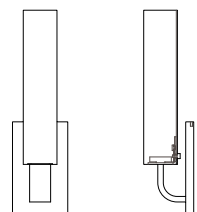

REFLEX SCONCE // REF1
ADA