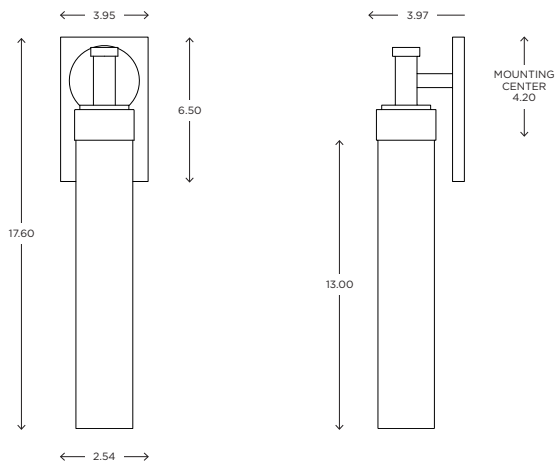

Circ

ADA | CUSTOM OPTIONS

The Circ is a powerfully proportioned sconce. Slightly oversized, it makes a clear design statement about the refinement of form. It is an exceptionally well executed sconce.

DIMENSIONS

17.60"H x 3.95"W x 3.97"P

LAMPING / VOLTAGE

- [1] 60W Max Incandescent T10 Medium Base
635 Lumens, 2700K, 120V, dimming
- [1] 24W Fluorescent CFL 2G11 Base
1800 Lumens, 3000K, 120V, non-dimming
- [1] LED Unit 3000K

ayrelight.com

Circ

ADA | CUSTOM OPTIONS

Refer to the instructions for correct j-box placement and installation requirements.

Fixture can be mounted facing UP or DOWN

Est. Weight: 5.28 lbs 

MODEL

CIRC SCONCE // CIR1

DIMENSIONS

Height: 17.60
Width: 3.95
Projection: 3.97

FIXTURE TYPE

ADA Sconce / A

DIFFUSER

Shiny Opal Glass / SO

FINISH

Brushed Nickel / BN
Polished Nickel / PN
Polished Chrome / CH