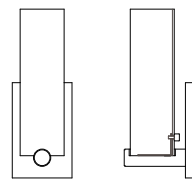

CLIK SCONCE // CLK1
ADA