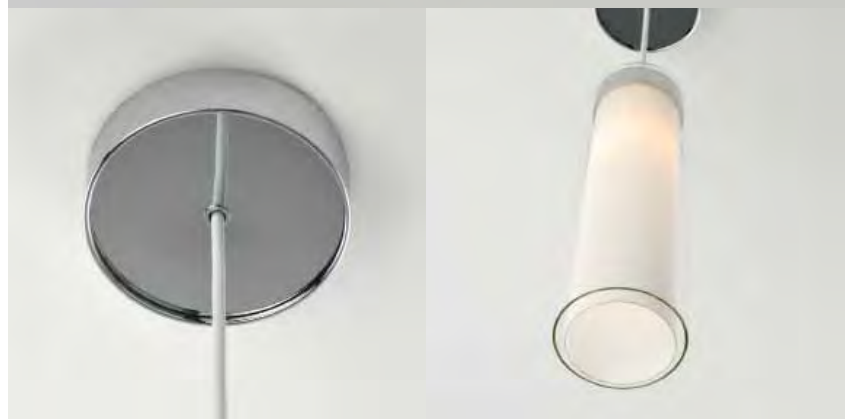

Circ Pendant

CUSTOM OPTIONS

The Circ is a powerfully proportioned pendant. The oversized body makes a clear design statement about the refinement of form. The clear outer glass encases the entire diffuser body.

DIMENSIONS

60.00"H x 6.00"W x 4.50"D Glass
Field adjustable cord
6ft cord supplied

LAMPING / VOLTAGE

- [1] 100W Max Incandescent Medium Base
1250 Lumens, 2700K, 120V, non-dimming
- [1] 24W Fluorescent CFL 2G11 Base
1800 Lumens, 3000K, 120V, non-dimming
- [1] 9.5W LED 60W Equiv. Medium Base
800 Lumens, 2700K, 120V, dimming

FINISH

Brushed Nickel, Polished Nickel, Polished Chrome

DIFFUSER

Shiny Opal Glass
Clear Outer Glass

Customize this fixture to your specific needs

Finish shown: Polished Chrome

Ayre Architectural Lighting
14 Bristol Drive, Unit B
South Easton, MA 02375

MODEL

CIRC PENDANT // CIRP

DIMENSIONS

Height: 60.00
Width: 6.00
Glass Dia: 4.50

FIXTURE TYPE

Pendant / P

DIFFUSER

Shiny Opal Glass / SO
Clear Glass / CL