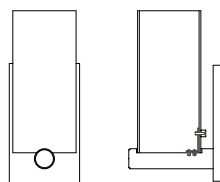

CLIK SCNCE // CLK2
ADA