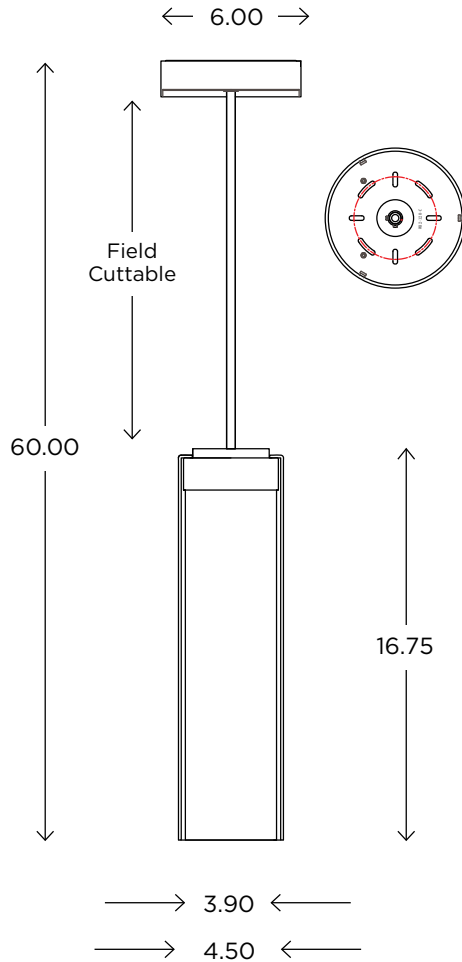

Circ Pendant

CUSTOM OPTIONS

The Circ is a powerfully proportioned pendant. The oversized body makes a clear design statement about the refinement of form. The clear outer glass encases the entire diffuser body.

DIMENSIONS

60.00"H x 6.00"W x 4.50"D Glass
Field adjustable cord
6ft cord supplied

LAMPING / VOLTAGE

- [1] 100W Max Incandescent Medium Base
1250 Lumens, 2700K, 120V, non-dimming
- [1] 24W Fluorescent CFL 2G11 Base
1800 Lumens, 3000K, 120V, non-dimming
- [1] 9.5W LED 60W Equiv. Medium Base
800 Lumens, 2700K, 120V, dimming

Tel 508.205.0545
Toll Free 877.722.AYRE
Fax 508.205.0548

ayrelight.com

Circ Pendant

CUSTOM OPTIONS

Refer to the instructions for correct j-box placement and installation requirements.

Est. Weight: 10.7 lbs 

MODEL

CIRC PENDANT // CIRP

DIMENSIONS

Height: 60.00
Width: 6.00
Glass Dia: 4.50

FIXTURE TYPE

Pendant / P

DIFFUSER

Shiny Opal Glass / SO
Clear Glass / CL