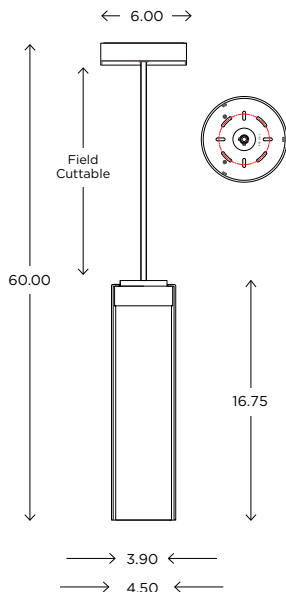

Circ Pendant

CUSTOM OPTIONS

The Circ is a powerfully proportioned pendant. The oversized body makes a clear design statement about the refinement of form. The clear outer glass encases the entire diffuser body.

DIMENSIONS

60.00"H x 6.00"W x 4.50"D Glass
Field adjustable cord
6ft cord supplied

LAMPING / VOLTAGE

- [1] 100W Max Incandescent Medium Base
1250 Lumens, 2700K, 120V, non-dimming
- [1] 24W Fluorescent CFL 2G11 Base
1800 Lumens, 3000K, 120V, non-dimming
- [1] 9.5W LED 60W Equiv. Medium Base
800 Lumens, 2700K, 120V, dimming

MODEL

CIRC PENDANT // CIRP

DIMENSIONS

Height: 60.00
Width: 6.00
Glass Dia: 4.50

FIXTURE TYPE

Pendant / P

DIFFUSER

Shiny Opal Glass / SO
Clear Glass / CL