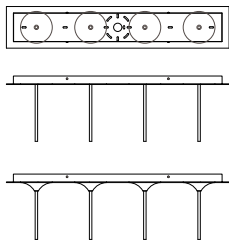

MODEL

CIRC PENDANT // CIRPL4

DIMENSIONS

Height: 84.00
Width: 32.00
Glass Dia: 4.50

CANOPY

Flat / F
Droplet / D

FIXTURE TYPE

Pendant / P

DIFFUSER

Shiny Opal Glass / SO
Clear Glass / CL

FINISH

Brushed Nickel / BN
Polished Nickel / PN
Polished Chrome / CH

LAMPING / VOLTAGE

INCANDESCENT / INC
[4] 100W Medium Base
120V, dimming
FLUORESCENT / FL
[4] FT 24W 2G11 Base,
120V, non-dimming
LED / LED
[4] 9.5W Medium Base
120V, dimming