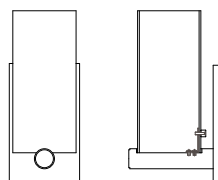

MODEL

CIRC PENDANT // CIRPS4

DIMENSIONS

Height: 84.00
Width: 18.00
Glass Dia: 4.50

CANOPY

Flat / F
Droplet / D

FIXTURE TYPE

Pendant / P

Refer to the instructions for correct j-box placement and installation requirements.

RELATED PRODUCTS

CIRC SCONCE // CIR1

ADA

CLIK SCONCE // CLK2

ADA

STUDIO SCONCE // STU1

ADA