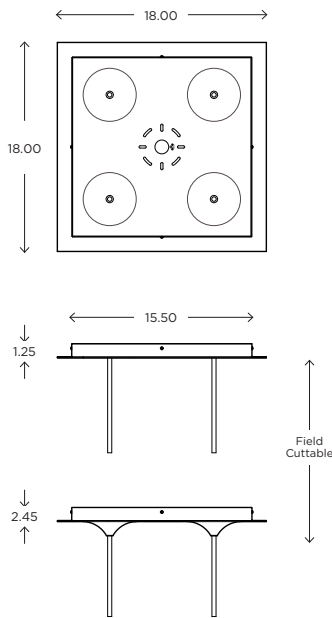

Circ MULTI PENDANT

CUSTOM OPTIONS

The Circ is a powerfully proportioned pendant with a clear outer glass that encases the entire diffuser body. The Multi-Pendant is available in a variety of formats allowing for a clean, symmetrical or cascading organic arrangement.

DIMENSIONS

60.00"H x 6.50"W x 4.50"D Glass
Field adjustable cord
6ft cord supplied

LAMPING / VOLTAGE

[3,4] 100W Max Incandescent Medium Base
1250 Lumens, 2700K, 120V, non-dimming
[3,4] 24W Fluorescent CFL 2G11 Base
1800 Lumens, 3000K, 120V, non-dimming
[3,4] 9.5W LED 60W Equiv. Medium Base
800 Lumens, 2700K, 120V, dimming

FINISH

Brushed Nickel, Polished Nickel, Polished Chrome