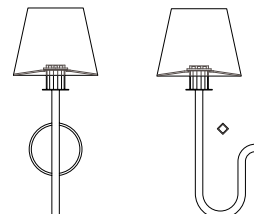

Naked MULTI PENDANT

CUSTOM OPTIONS

A dual functioning socket houses an energy efficient light source while suspending its decorative glass diffuser. A clean and simple approach to design has resulted in a creative use of light. The Multi-Pendant is available in a variety of formats allowing for a clean, symmetrical or cascading organic arrangement.

Matte Black, Brushed Nickel, Polished Chrome

DIFFUSER

Clear Mouth Blown Glass

Customize this fixture to your specific needs

Finish shown: Polished Chrome

Ayre Architectural Lighting
14 Bristol Drive, Unit B
South Easton, MA 02375

MODEL
NAKED PENDANT //
NAKPL4

DIMENSIONS
Height: 84.00
Width: 32.00
Glass Dia: 7.00

CANOPY
Flat / F
Droplet / D

FIXTURE TYPE
Pendant / P

DIFFUSER
Clear Glass / CL

FINISH
Brushed Nickel / BN
Matte Black / MB
Polished Chrome / CH

Refer to the instructions for correct
j-box placement and installation
requirements.

RELATED PRODUCTS

CAPRI SCONCE // CAP1
ADA

CLIK SCONCE // CLK1
ADA

VERTEX SCONCE // VER1

CIRC PENDANT // CIRP

Ayre Architectural Lighting
14 Bristol Drive, Unit B
South Easton, MA 02375