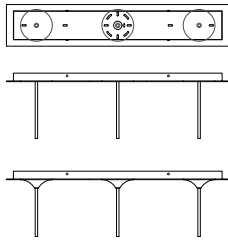

DIMENSIONS

60.00"H x 6.50"W x 7.00"D Glass

Field adjustable cord

6ft cord supplied

LAMPING / VOLTAGE

[3,4] LED 10W GU5.3 Halogen Base

470 Lumens, 3000K, 12V, dimming

FINISH

Tel 508.205.0545
Toll Free 877.722.AYRE
Fax 508.205.0548

ayrelight.com

Naked MULTI PENDANT

CUSTOM OPTIONS

MODEL
NAKED PENDANT //
NAKPL3

DIMENSIONS
Height: 84.00
Width: 32.00
Glass Dia: 7.00

CANOPY
Flat / F
Droplet / D

MODEL
NAKED PENDANT //
NAKPL4

DIMENSIONS
Height: 84.00
Width: 32.00
Glass Dia: 7.00

CANOPY
Flat / F
Droplet / D

FIXTURE TYPE
Pendant / P

DIFFUSER
Clear Glass / CL

FINISH
Brushed Nickel / BN
Matte Black / MB
Polished Chrome / CH