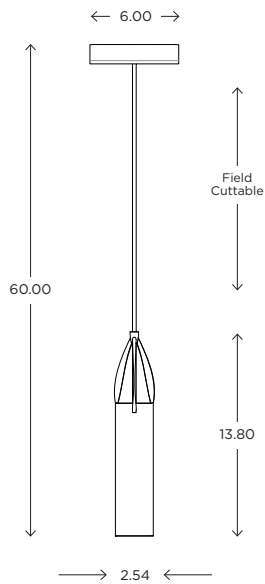

# Petal SINGLE PENDANT

## CUSTOM OPTIONS

The Petal is an organic interplay of wit and whimsy; a delicate exercise in solid brass and attention to detail. It is easily customized to hold the glass of your choice.

### DIMENSIONS

60"H x 6.50"D

Field adjustable cord

6ft cord supplied

### DIMENSIONS

Height: 60.00  
Diameter: 6.00