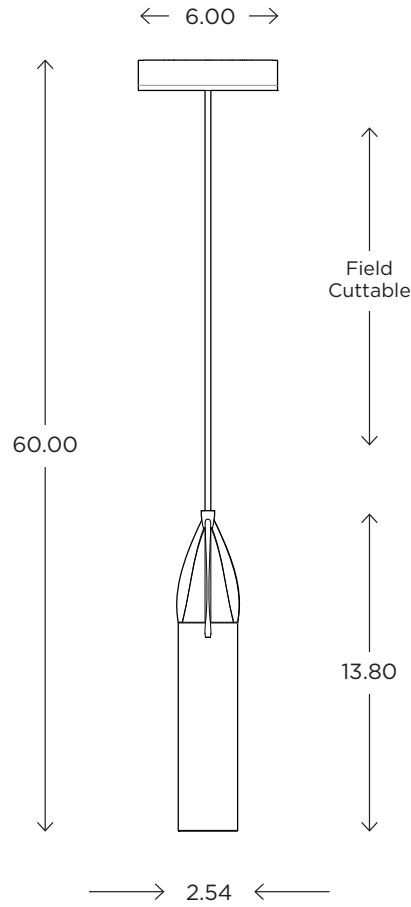

Petal SINGLE PENDANT

CUSTOM OPTIONS

Refer to the instructions for correct j-box placement and installation requirements.

Est. Weight: 6.02 lbs

MODEL

PETAL PENDANT // PET1

DIMENSIONS

Height: 60.00
Diameter: 6.00

FIXTURE TYPE

Pendant / P

DIFFUSER

Shiny Opal Glass / SO

FINISH

Brushed Nickel / BN
Polished Nickel / PN
Oil Rubbed Bronze / OB

LAMPING / VOLTAGE

INCANDESCENT / INC
[1] 60W T10 Medium Base
120V, dimming

FLUORESCENT / FL
[1] FT 18W 2G11 Base, 120V
non-dimming

RELATED PRODUCTS

PETAL PENDANT // PETT

CLIK SCNCE // CLK 1

ADA

LYRIC PENDANT // LYR12

CIRC SCNCE // CIRD

ADA

Ayre Architectural Lighting
14 Bristol Drive, Unit B
South Easton, MA 02375

Tel 508.205.0545
Toll Free 877.722.AYRE
Fax 508.205.0548

ayrelight.com