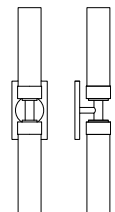

CIRC SCNCE // CIRD

ADA