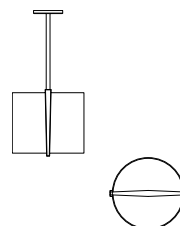

LYRIC PENDANT // LYR12