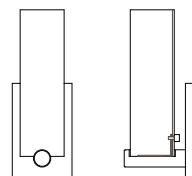

CLIK SCNCE // CLK 1

ADA