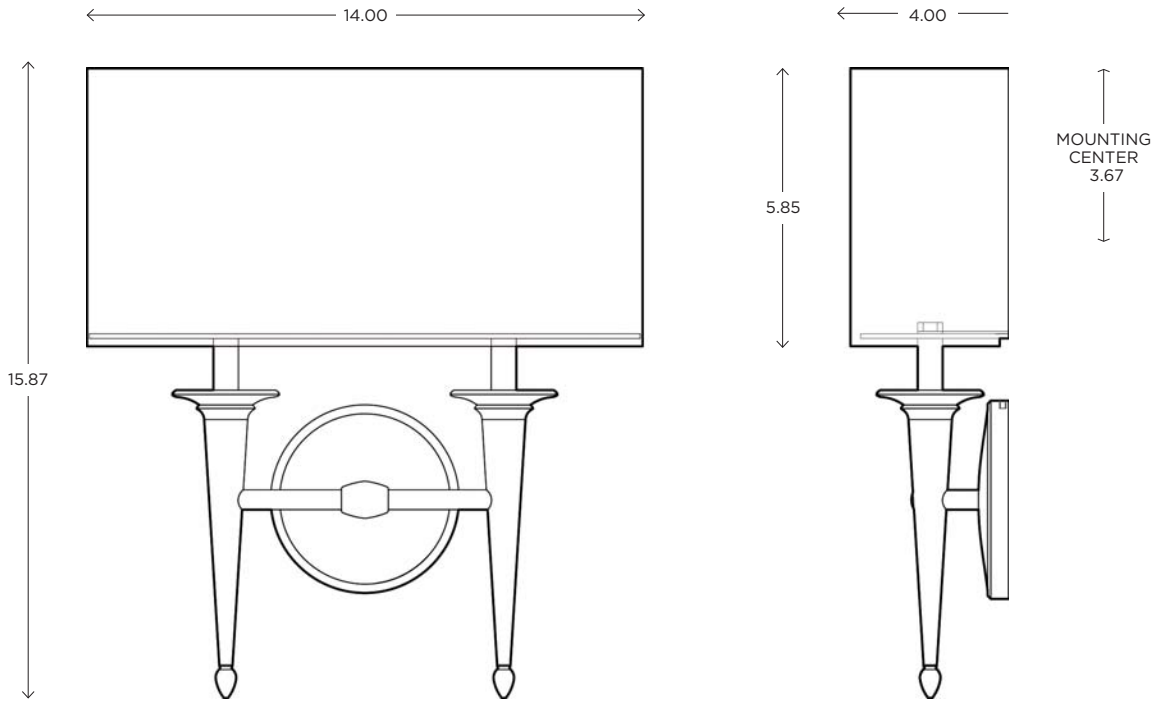

Siena Duo

ADA | CUSTOM OPTIONS

The Siena Duo features a half round rolled shade that tucks tightly to the wall. It exhibits a traditional-transitional design capable of being illuminated with energy saving LEDs.

DIMENSIONS

15.87"H x 14.00"W x 4.00"P

LAMPING / VOLTAGE

- [2] 60W Max Incandescent Candelabra Base
610 Lumens, 2700K, 120V, dimming
- [2] 18W Fluorescent CFL GX24q-2 Base
1200 Lumens, 3000K, 120V, non-dimming
- [2] LED Unit 3000K

Tel 508.205.0545
Toll Free 877.722.AYRE
Fax 508.205.0548

ayrelight.com

Siena Duo

ADA | CUSTOM OPTIONS

This fixture mounts independently from diffuser/backplate. The outlet box is located behind the diffuser.

Refer to the instructions for correct j-box placement and installation requirements.

Est. Weight: 8.09 lbs 

MODEL

SIENA SCONCE // SIED

DIMENSIONS

Height: 15.87
Width: 14.00
Projection: 4.00

FIXTURE TYPE

ADA Sconce / A