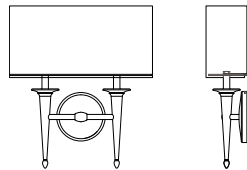

Tel 508.205.0545
Toll Free 877.722.AYRE
Fax 508.205.0548

ayrelight.com

Siena Duo

ADA | CUSTOM OPTIONS

This fixture mounts independently from diffuser/backplate. The outlet box is located behind the diffuser.

Refer to the instructions for correct j-box placement and installation requirements.

Est. Weight: 8.09 lbs 

MODEL

SIENA SCONCE // SIED

DIMENSIONS

Height: 15.87
Width: 14.00
Projection: 4.00

FIXTURE TYPE

ADA Sconce / A