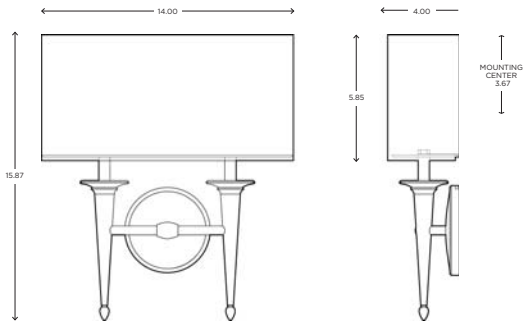

Siena Duo

ADA | CUSTOM OPTIONS

The Siena Duo features a half round rolled shade that tucks tightly to the wall. It exhibits a traditional-transitional design capable of being illuminated with energy saving LEDs.

DIMENSIONS

15.87"H x 14.00"W x 4.00"P

LAMPING / VOLTAGE

- [2] 60W Max Incandescent Candelabra Base
610 Lumens, 2700K, 120V, dimming
- [2] 18W Fluorescent CFL GX24q-2 Base
1200 Lumens, 3000K, 120V, non-dimming
- [2] LED Unit 3000K

Refer to the instructions for correct j-box placement and installation requirements.

Est. Weight: 8.09 lbs 

MODEL

SIENA SCONCE // SIED

DIMENSIONS

Height: 15.87
Width: 14.00
Projection: 4.00

FIXTURE TYPE

ADA Sconce / A