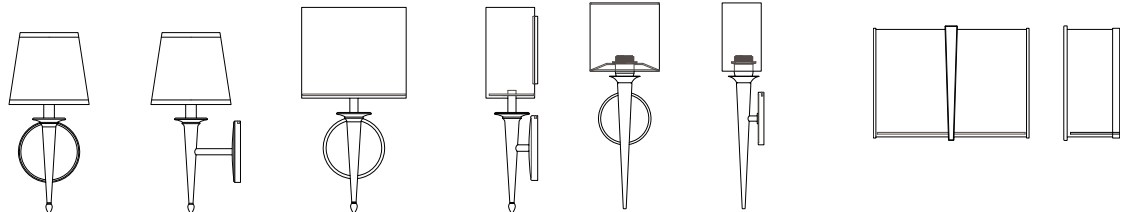

RELATED PRODUCTS

SIENA SCONCE // SIE2

SIENA SCONCE // SIE1

ADA

METRO SCONCE // MET1

ADA

LYRIC SCONCE // LYR1

ADA

Ayre Architectural Lighting
14 Bristol Drive, Unit B
South Easton, MA 02375

Tel 508.205.0545
Toll Free 877.722.AYRE
Fax 508.205.0548

ayrelight.com