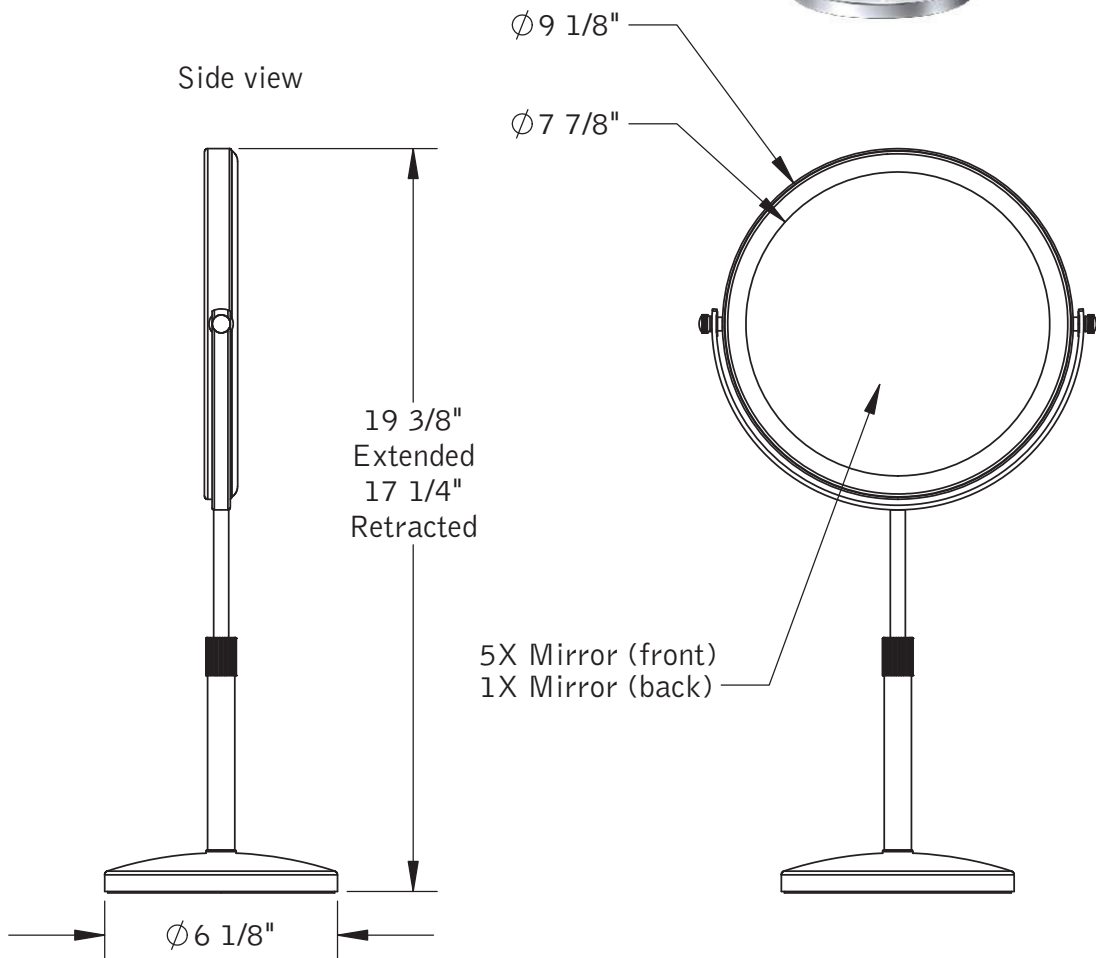

Catalog Number: **E6-X**

Baci At Home

E6-X

Top view

Side view

### E6-X — Affordable Unlighted Vanity Mirror

<b>Product Category</b>	Echo Mirrors
<b>Special Features</b>	Solid brass construction Optical quality 5X and 1X glass mirrors 1 year warrantee
<b>Lighting</b>	Unlighted
<b>Electrical</b>	N/A
<b>UL Listing</b>	N/A
<b>Dimensions</b>	Mirror body 9 1/8” diameter OA height adjusts from 17 1/4” to 19 3/8” high 10 1/2” wide x 6 1/8” deep 6 1/8” diameter weighted base
<b>Basic Model</b>	E6-X-CHROME
<b>Body Types</b>	All metal body
<b>Magnification</b>	5X front/1X back
<b>Finish Options</b>	
Standard	Chrome
Standard	Satin Nickel
Standard	Bronze