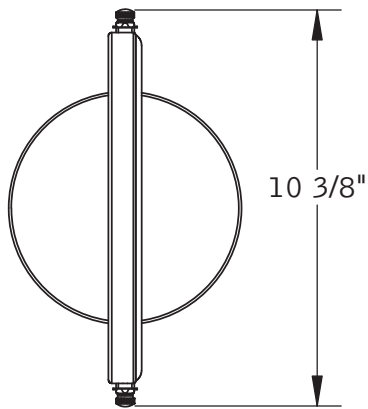

Catalog Number: **E6-X**

Baci At Home

E6-X

Top view

Side view

### E6-X — Affordable Unlighted Vanity Mirror

<b>Product Category</b>	Echo Mirrors
<b>Special Features</b>	Solid brass construction Optical quality 5X and 1X glass mirrors 1 year warrantee
<b>Lighting</b>	Unlighted
<b>Electrical</b>	N/A
<b>UL Listing</b>	N/A
<b>Dimensions</b>	Mirror body 9 1/8” diameter OA height adjusts from 17 1/4” to 19 3/8” high 10 1/2” wide x 6 1/8” deep 6 1/8” diameter weighted base
<b>Basic Model</b>	E6-X-CHROME
<b>Body Types</b>	All metal body
<b>Magnification</b>	5X front/1X back
<b>Finish Options</b>	
Standard	Chrome
Standard	Satin Nickel
Standard	Bronze