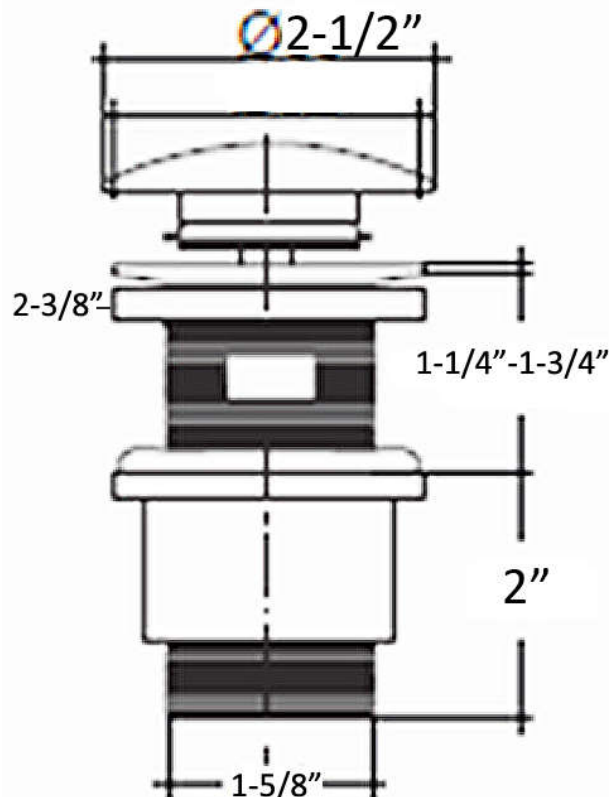

Dimensions and specifications subject to change without notice.