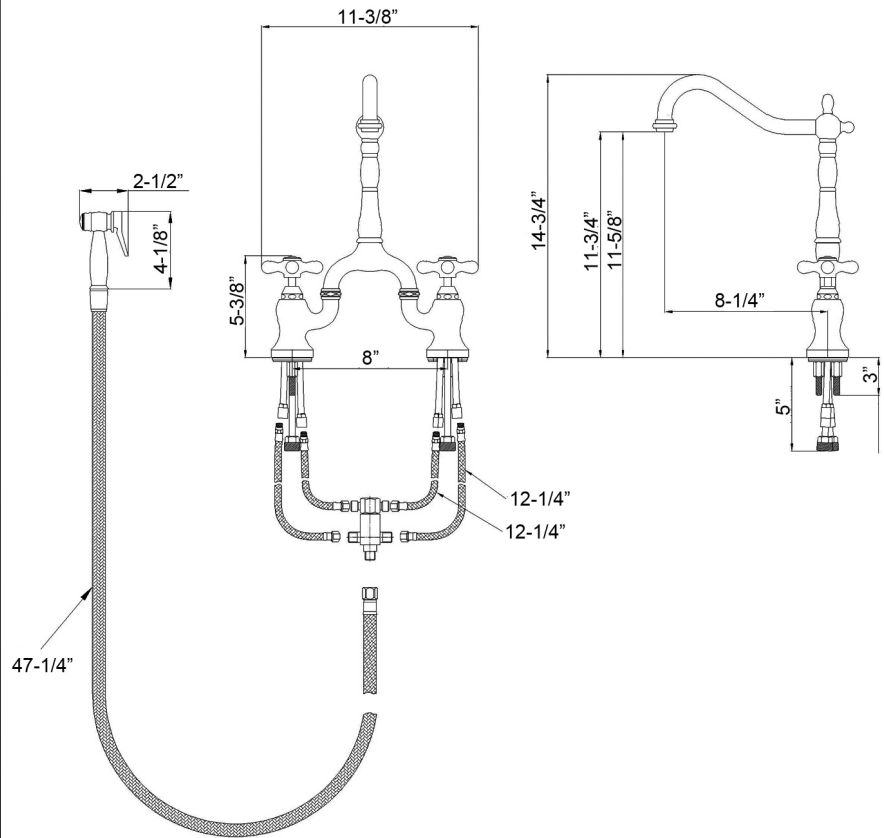

# CARLTON KITCHEN BRIDGE FAUCET WITH SIDESPRAY

Cat. No.  
KFB506-MC2

## Features:

- ▶ Constructed of lead free solid brass
- ▶ Hooked swivel spout
- ▶ Metal cross handles
- ▶ Includes brass sidespray with 47" hose
- ▶ Includes 12" connection hoses
- ▶ Height to spout is 11-3/4"
- ▶ Spout reach is 8-1/4"
- ▶ Ceramic disc cartridges
- ▶ Flow rate is 1.8 GPM at 60 psi
- ▶ IAPMO/CEC/cUPC/NSF/AB1953 Certified

## Finishes:

- BN** Brushed Nickel
- CP** Polished Chrome
- ORB** Oil Rubbed Bronze

Width: 11-3/8"  
Height: 14-3/4"

Dimensions of fixture are nominal and may vary. Dimensions and specifications subject to change without notice.