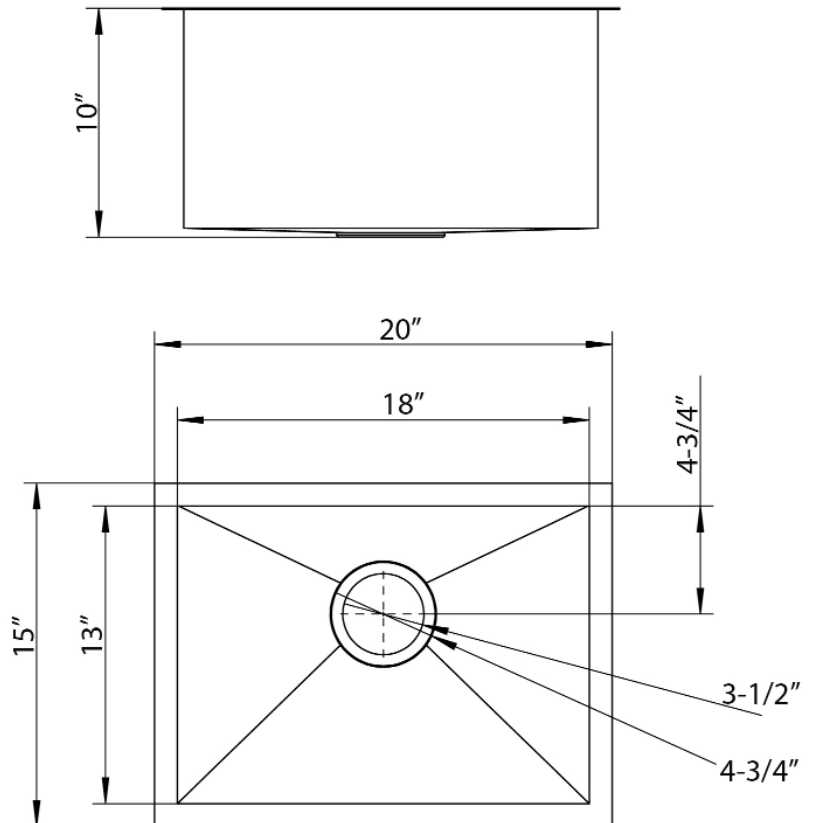

20" SABRINA RECTANGULAR STAINLESS STEEL PREP SINK

Cat. No
PSSSB2064-SS

W: 20"

D: 15"

H: 10"

***Please do NOT cut hole without
template or actual product.**

Interior Dimensions:

Basin Interior: 18" W x 13" D

Basin Depth: 9-1/2"

Features:

- ▶ Solid 16 gauge, 304 grade metal construction
- ▶ Single square bowl
- ▶ Matte finish
- ▶ Zero radius corners for easy cleaning
- ▶ Coated for sound insulation
- ▶ Mounting clips and template included
- ▶ Lip is 1-1/16" wide
- ▶ Drain is 3-1/2"
- ▶ Drain sold separately
- ▶ Wire grid available to purchase separately,
PSSSB2064-Wire

Dimensions of fixture are nominal and may vary within the range of tolerances established by ANSI Standard A112.19.2. Dimensions and specifications subject to change without notice.