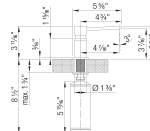

### Product Features

- Solid brass/zamac construction
- Refillable from above the deck
- Suitable for liquid dish or hand soap
- 10 fl oz. (300 ml) capacity bottle

### What is included

Hole Size Required: 1-<sup>3</sup>/<sub>8</sub>"

BLANCO soap dispensers can dispense liquid dish soap, hand soap, and even hand lotion. For best performance, and to prevent clogging, we recommend diluting soap with water using a 70/30 proportion.