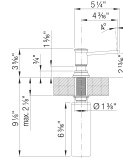

EMPRESSA Soap Dispenser, SKU 443030

brass Special colors

Product Features

- Solid brass construction
- Refillable from above the deck
- Suitable for liquid dish or hand soap
- 12 fl oz. (355 ml) capacity bottle

What is included

Hole Size Required: 1-³/₈"

BLANCO soap dispensers can dispense liquid dish soap, hand soap, and even hand lotion. For best performance, and to prevent clogging, we recommend diluting soap with water using a 70/30 proportion.