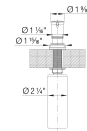

EMPRESSA Soap Dispenser, SKU 443030

brass Special colors

Product Features

- Solid brass construction
- Refillable from above the deck
- Suitable for liquid dish or hand soap
- 12 fl oz. (355 ml) capacity bottle

What is included

Hole Size Required: 1-³/₈"

BLANCO soap dispensers can dispense liquid dish soap, hand soap, and even hand lotion. For best performance, and to prevent clogging, we recommend diluting soap with water using a 70/30 proportion.