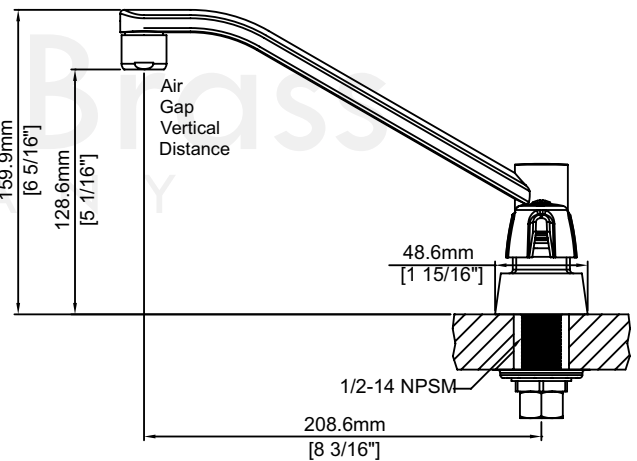

Model# 0122-A

Two Handle Cast Brass Kitchen Faucet

0122-A/REV. 11 2016

Product Specifications subject to change without notice