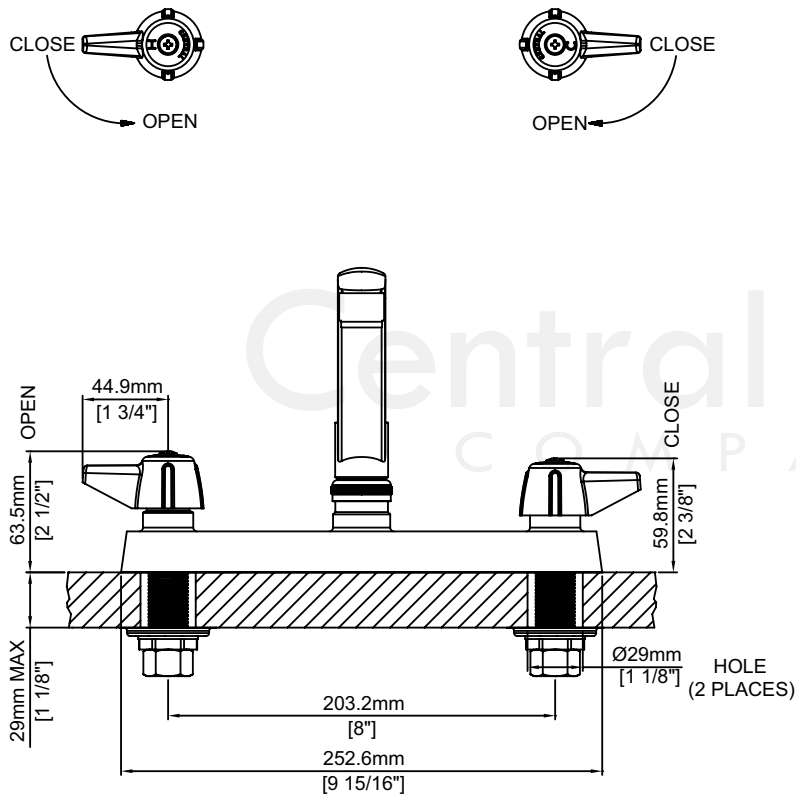

Model# 0122-A

Two Handle Cast Brass Kitchen Faucet

0122-A/REV. 11 2016

Product Specifications subject to change without notice