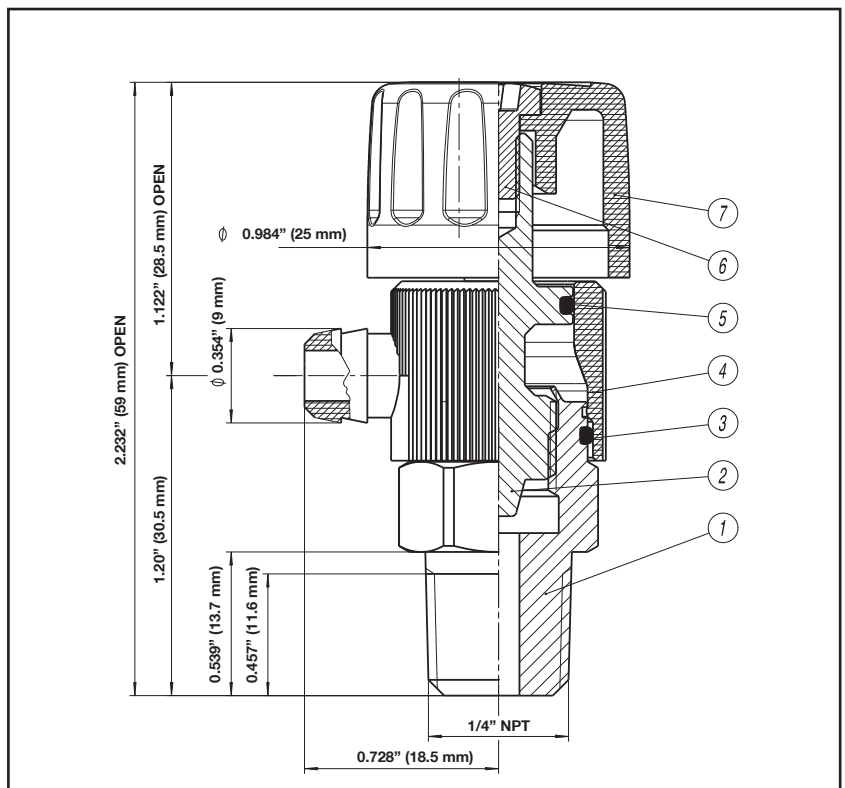

Manual air vent with metal seats and adjustable outlet

337221A

Product range

337221A Manual air vent with metal seat and adjustable outlet.....size 1/4" NPT male

Dimensions

Technical specifications

Materials

1- Valve body:	brass CW614N
2- Pinside bar:	brass CW614N
3-O-ring:	Ep-Perox
4- Adjustable ring:	POM27
5-O-ring:	Ep-Perox
6-Srew:	Fe Zinc-coated
7-Knob:	PA (Nylon 6 G30)

Performance

Max. working temperature:	212°F (100°C)
Max. working pressure:	150 psi (10.34 bar)