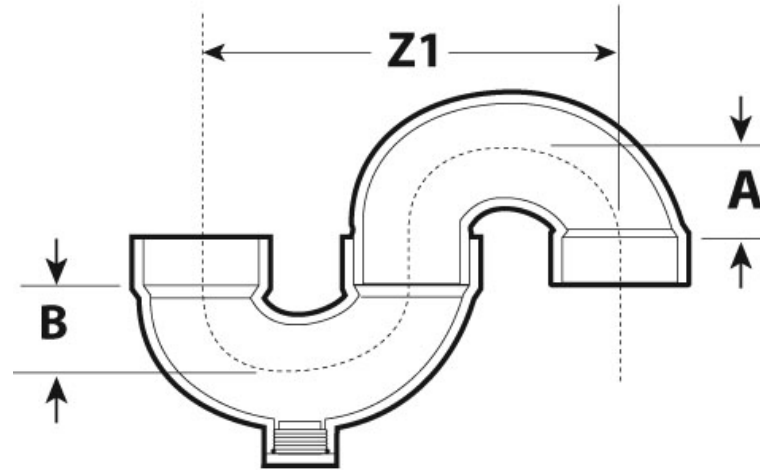

Submittal Sheet

Part Description:
ABS DWV 1 1/2" S TRAP WITH CLEAN OUT

Part Number:
103251ABC

Approvals and Listings maintained by:
Canplas Industries Ltd
Canada: 1-800-461-5300 USA: 1-888-461-5307

Part #	Part UPC	Colour	Size (inches)	Ctn Qty	Ctn Bar Code	Ctn. Wt (Kgs)	Ctn. Wt (lbs)	Skid Cubic (m)	Skid Cubic (ft)	Ctns/Skid
103251ABC	662671102584	BLACK	1-1/2X1-1/2	20	20662671102588	4.61	10.14	1.79	63.37	48

Dimensions (inches)

A	Z1
1.35	6.95