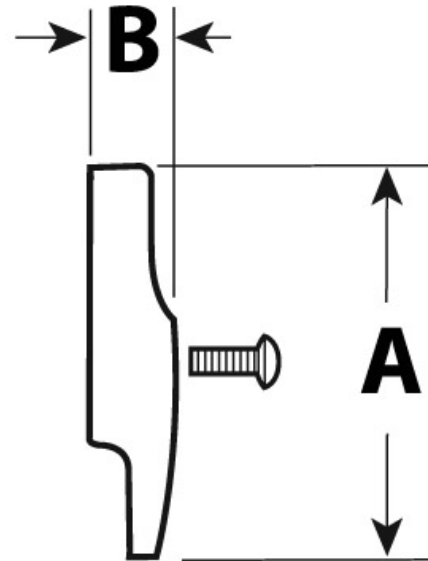

Submittal Sheet

Part Description:
 Overflow Cover Plate Kit, Chromed Plated
 Brushed Nickle

Part Number:
 332804-KITBN

Approvals and Listings maintained by:
 Canplas Industries Ltd
 Canada: 1-800-461-5300 USA: 1-888-461-5307

Part #	Part UPC	Colour	Size (inches)	Ctn Qty	Ctn Bar Code	Ctn. Wt (Kgs)	Ctn. Wt (lbs)	Skid Cubic (m)	Skid Cubic (ft)	Ctns/Skid
332804-KITBN	662671333407	NICKEL	8X8X8	200	10662671333404	5.80	12.76	1.90	67.04	18

Dimensions (inches)

A
 3.24