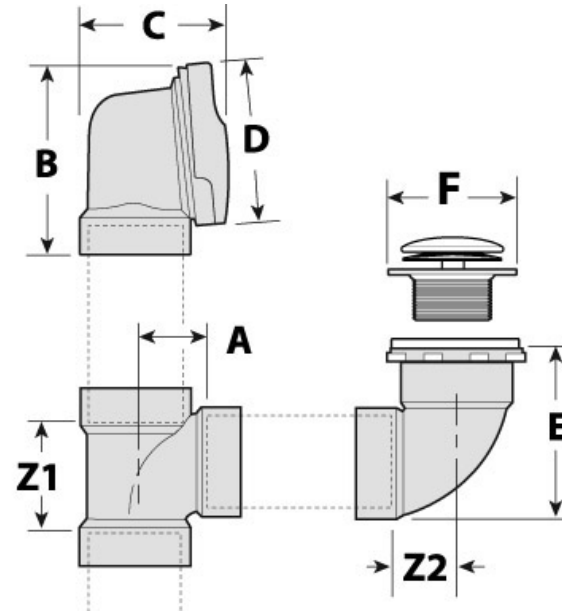

Part Description:  
1-1/2" ABS DWV Waste & Overflow,  
Convertible Kit, Pop Up Drain (Chrome)  
without Pipe or Sanitary Tee

Part Number:  
332908

Approvals and Listings maintained by:  
Canplas Industries Ltd  
Canada: 1-800-461-5300 USA: 1-888-461-5307

Part #	Part UPC	Colour	Size (inches)	Ctn Qty	Ctn Bar Code	Ctn. Wt (Kgs)	Ctn. Wt (lbs)	Skid Cubic (m)	Skid Cubic (ft)	Ctns/Skid
332908	662671330291	BLACK	1-1/2X1-1/2X1-1/2X1-1/2X1-1/2	25	10662671330298	11.54	25.39	1.86	65.82	32

Dimensions (inches)

A	B	C	D	E	F	Z1	Z2
1.42	3.14	3.14	3.23	3.41	2.74	2.23	1.11