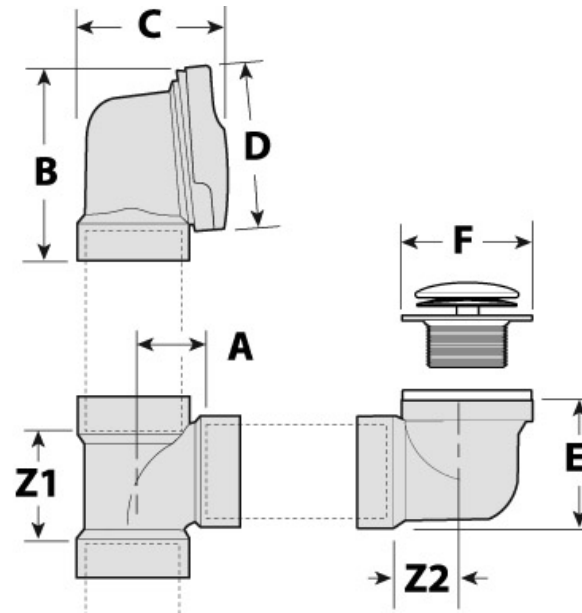

Part Description:
1-1/2" FR-Pro PVC Gray Waste & Overflow,
Indirect Kit, Pop Up (Chrome Trim) without
Pipe

Part Number:
382808

Approvals and Listings maintained by:
Canplas Industries Ltd
Canada: 1-800-461-5300 USA: 1-888-461-5307

Part #	Part UPC	Colour	Size (inches)	Ctn Qty	Ctn Bar Code	Ctn. Wt (Kgs)	Ctn. Wt (lbs)	Skid Cubic (m)	Skid Cubic (ft)	Ctns/Skid
382808	662671380272	GREY	1-1/2X1-1/2X1-1/2X1-1/2X1-1/2	25	10662671380279	13.61	29.94	1.86	65.82	32

Dimensions (inches)

A	B	C	D	E	F	Z1	Z2
1.43	3.21	3.21	3.23	2.63	2.75	2.28	1.34