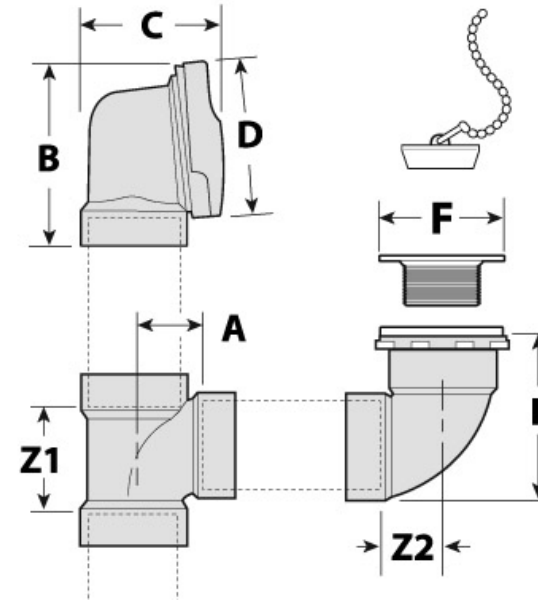

canplas
PLUMBING
Submittal Sheet

Part Description:
1-1/2" PVC FR-Pro Gray Waste & Overflow,
Convertible Kit, Plug and Chain (Chrome) with
Pipe

Part Number:
382904

Approvals and Listings maintained by:
Canplas Industries Ltd
Canada: 1-800-461-5300 USA: 1-888-461-5307

Part #	Part UPC	Colour	Size (inches)	Ctn Qty	Ctn Bar Code	Ctn. Wt (Kgs)	Ctn. Wt (lbs)	Skid Cubic (m)	Skid Cubic (ft)	Ctns/Skid
382904	662671380012	GREY	1-1/2X1-1/2X1-1/2X1-1/2X1-1/2	25	10662671380019	13.46	29.61	1.86	65.82	32

Dimensions (inches)

A	B	C	D	E	F	Z1	Z2
1.43	3.21	3.21	3.23	3.43	2.73	2.28	1.23