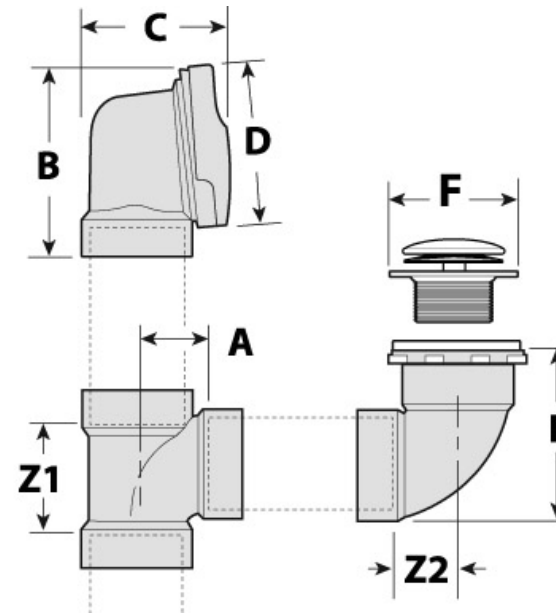

Submittal Sheet

Part Description:

1-1/2" PVC FR-Pro Gray Waste & Overflow, Convertible Kit, Pop-Up (Chrome) without Pipe

Part Number:

382908

Approvals and Listings maintained by:
 Canplas Industries Ltd
 Canada: 1-800-461-5300 USA: 1-888-461-5307

Part #	Part UPC	Colour	Size (inches)	Ctn Qty	Ctn Bar Code	Ctn. Wt (Kgs)	Ctn. Wt (lbs)	Skid Cubic (m)	Skid Cubic (ft)	Ctns/Skid
382908	662671380043	GREY	1-1/2X1-1/2X1-1/2X1-1/2X1-1/2	25	10662671380040	14.09	31.00	1.86	65.82	32

Dimensions (inches)

A	B	C	D	E	F	Z1	Z2
1.43	3.21	3.21	3.23	3.43	2.76	2.28	1.23