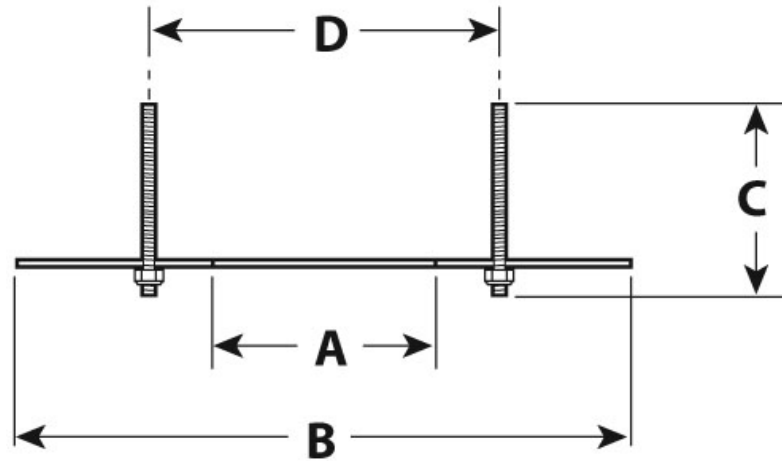

canplas[®]
PLUMBING
Submittal Sheet

Part Description:
PVC FR-Pro Gray 2" to 4" Roof Drain Under
Deck Clamp, Enamel Coated, 6" Long Studs
Washers and Nuts

Part Number:
383555

Approvals and Listings maintained by:
Canplas Industries Ltd
Canada: 1-800-461-5300 USA: 1-888-461-5307

Part #	Part UPC	Colour	Size (inches)	Ctn Qty	Ctn Bar Code	Ctn. Wt (Kgs)	Ctn. Wt (lbs)	Skid Cubic (m)	Skid Cubic (ft)	Ctns/Skid
383555	662671380364	STEEL	6	5	10662671380361	8.81	19.38	1.55	54.80	125

Dimensions (inches)