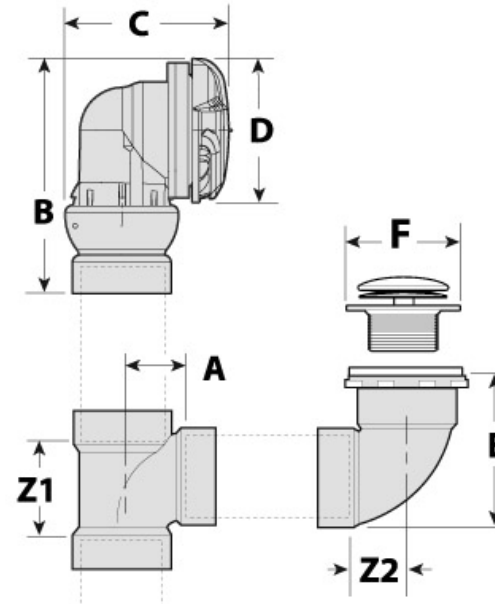

Part Description:
PVC FR-Pro DWV adjustable angle bath
waste and overflow kit with chrom plated pop
up

Part Number:
383858

Approvals and Listings maintained by:
Canplas Industries Ltd
Canada: 1-800-461-5300 USA: 1-888-461-5307

Part #	Part UPC	Colour	Size (inches)	Ctn Qty	Ctn Bar Code	Ctn. Wt (Kgs)	Ctn. Wt (lbs)	Skid Cubic (m)	Skid Cubic (ft)	Ctns/Skid
383858	662671068682	Grey	1-1/2X1-1/2X1-1/2X1-1/2X1-1/2	25	10662671068689	14.67	32.27	1.79	63.37	24

Dimensions (inches)

A	B	C	D	E	F	Z1	Z2
1.41	3.80	3.80	3.25	3.39	2.75	1.42	1.43