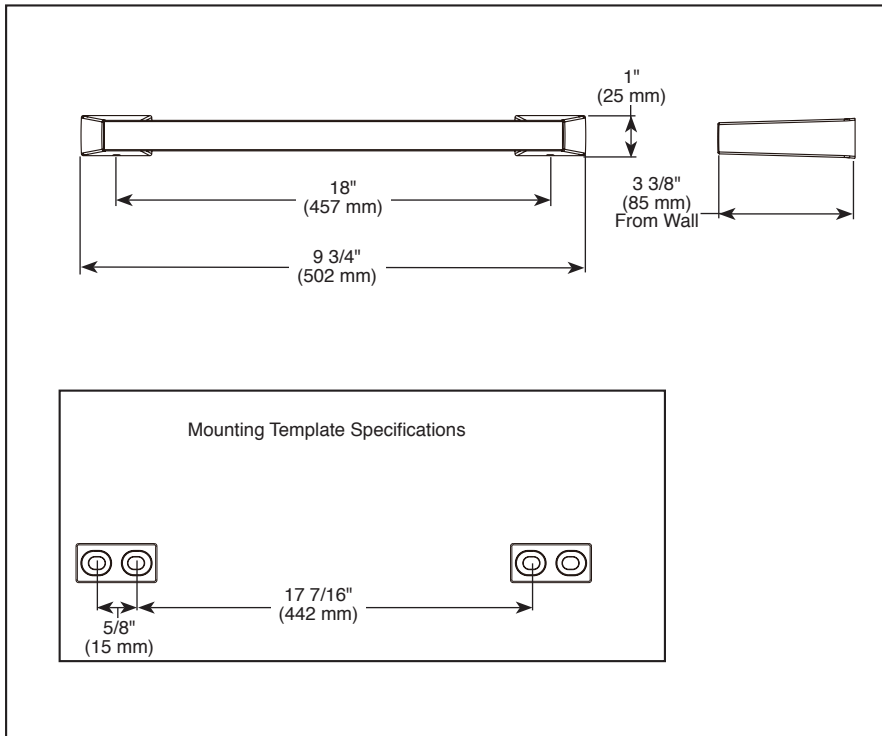

see what Delta can do™

ACCESSORIES

- Trillian™ Bath Collection
- 18" Towel Bar

74318▲

Submitted Model No.: _____

Specific Features: _____

STANDARD SPECIFICATIONS:

- Wood blocking is preferable behind all wall surfaces. If wood blocking is not available, the following fasteners are suggested: Tile/Masonry-Plastic or lead Anchors Plaster/drywall-Toggle bolts.
- Mounting hardware and mounting template included with product.