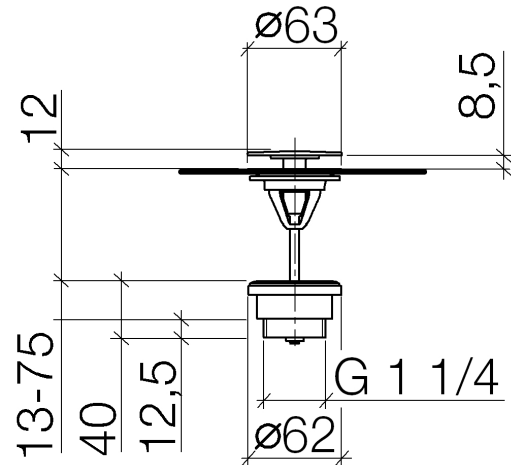

**Product specifications**

**Only suitable for sinks without an overflow.**

**Surfaces**

- chrome 10126970-00
- platinum matt 10126970-06
- Cyprum 10126970-49

**Exploded assembly drawing**

**Order quantity**

<b>No.</b>	<b>Article number</b>	<b>Name</b>	<b>Installation quantity</b>
1	093120097ff	plug	1
2	09303017990	screw	1
3	091101038ff	cup	1
4	09140506190	seal	1
5	09140315390	seal	1
6	091110156ff	connection	1