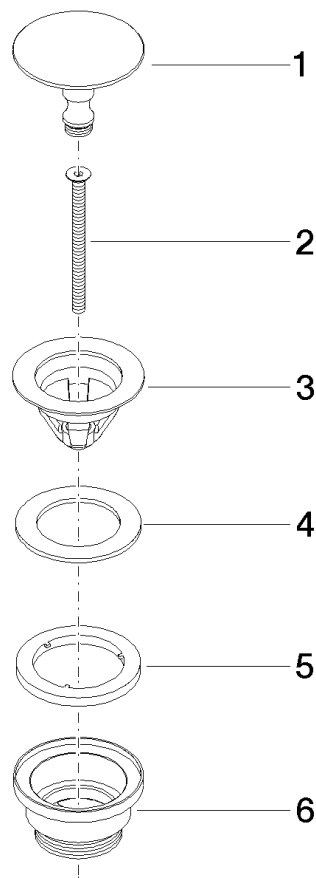

**Product specifications**

**Only suitable for sinks without an overflow.**

**Surfaces**

- chrome 10126970-00
- platinum matt 10126970-06
- Cyprum 10126970-49

**Exploded assembly drawing**

**Order quantity**

<b>No.</b>	<b>Article number</b>	<b>Name</b>	<b>Installation quantity</b>
1	093120097ff	plug	1
2	09303017990	screw	1
3	091101038ff	cup	1
4	09140506190	seal	1
5	09140315390	seal	1
6	091110156ff	connection	1