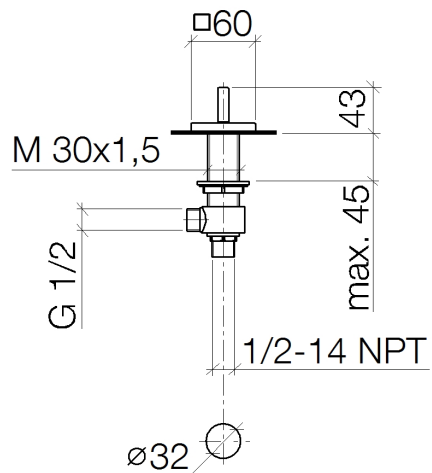

Product specifications

- 1-1/4" hole diameter
 - Flange 2-3/8" x 2-3/8"
- (ADA)**

Surfaces

- chrome 20000782-00
- matt platinum 20000782-06
- platinum 20000782-08
- Cyprum 20000782-49

Exploded assembly drawing

**Order quantity**

No.	Article number	Name	Installation quantity
1	90207800204ff	handle (cold)	1
2	9090031330090	top	1
3	0417110453390	side panel	1
4	0423100327890	fixing set	1
5	0417110231090	distributor	1
6	09301105990	disc	1
7	09231001290	nut	1