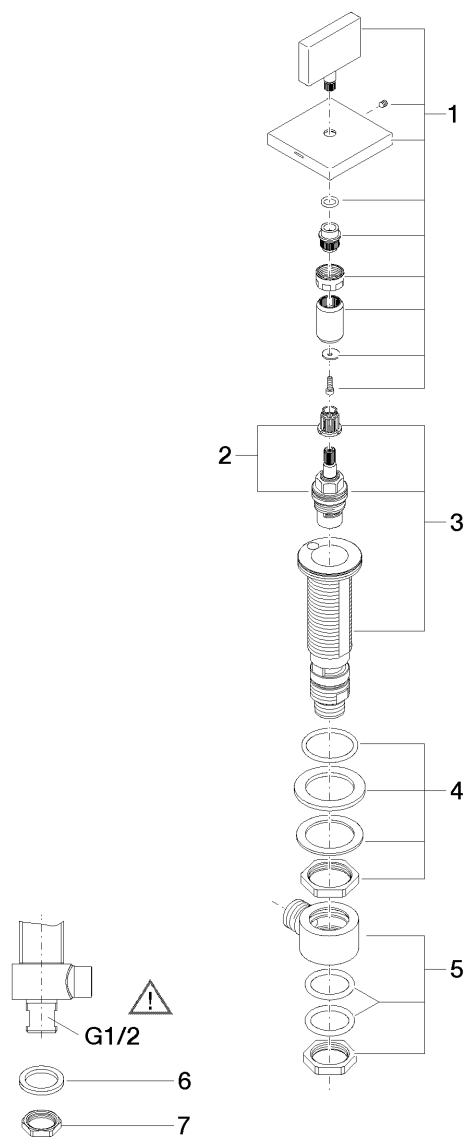

Product specifications

- 1-1/4" hole diameter
 - Flange 2-3/8" x 2-3/8"
- (ADA)**

Surfaces

- chrome 20000782-00
- matt platinum 20000782-06
- platinum 20000782-08
- Cyprum 20000782-49

Exploded assembly drawing

**Order quantity**

No.	Article number	Name	Installation quantity
1	90207800204ff	handle (cold)	1
2	9090031330090	top	1
3	0417110453390	side panel	1
4	0423100327890	fixing set	1
5	0417110231090	distributor	1
6	09301105990	disc	1
7	09231001290	nut	1