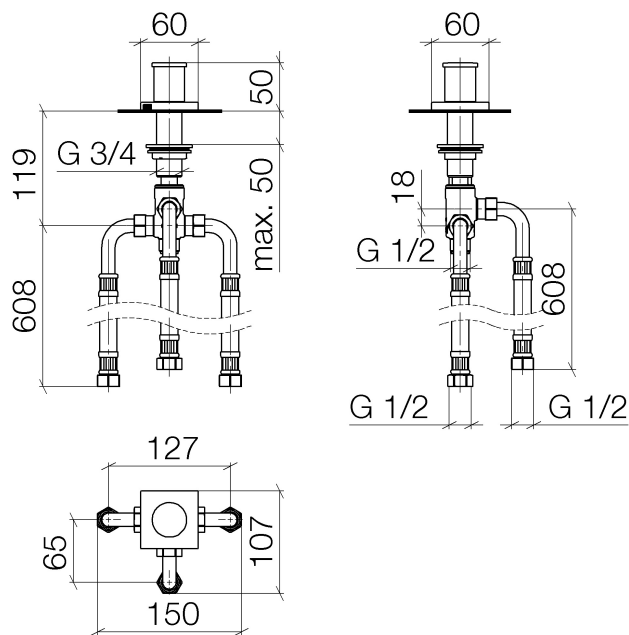

IMO Two-way diverter
Article number: 29140670

Exploded assembly drawing

IMO Two-way diverter

Article number: 29140670

Order quantity

No.	Article number	Name	Installation quantity
1	092071003ff	handle	1
2	9030300140090	screw	1
3	092071002ff	handle	1
4	091601012ff	ring	1
5	092767006ff	rosette	1
6	09141004390	seal	1
7	09140501490	seal	1
8	09144000290	seal	1
9	09231000490	nut	1
10	9017090510090	diverter	1

Flow rate chart