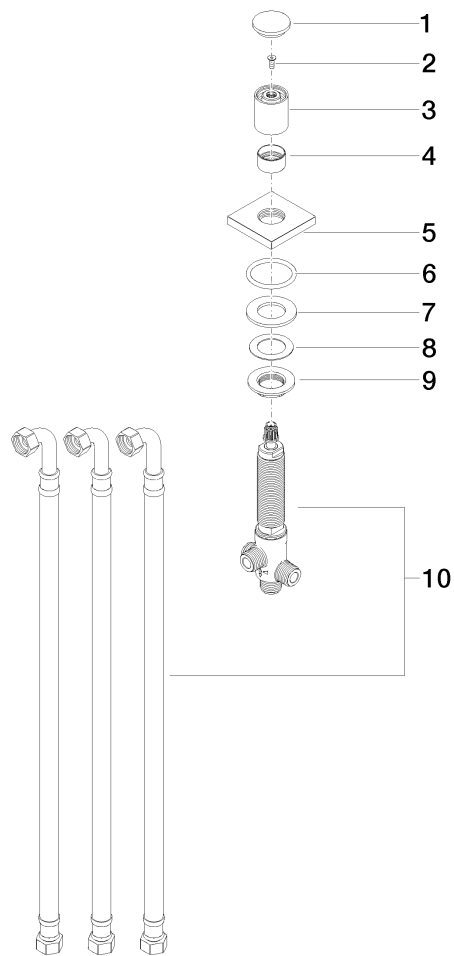

IMO Two-way diverter
Article number: 29140670

Exploded assembly drawing

IMO Two-way diverter

Article number: 29140670

Order quantity

No.	Article number	Name	Installation quantity
1	092071003ff	handle	1
2	9030300140090	screw	1
3	092071002ff	handle	1
4	091601012ff	ring	1
5	092767006ff	rosette	1
6	09141004390	seal	1
7	09140501490	seal	1
8	09144000290	seal	1
9	09231000490	nut	1
10	9017090510090	diverter	1

Flow rate chart