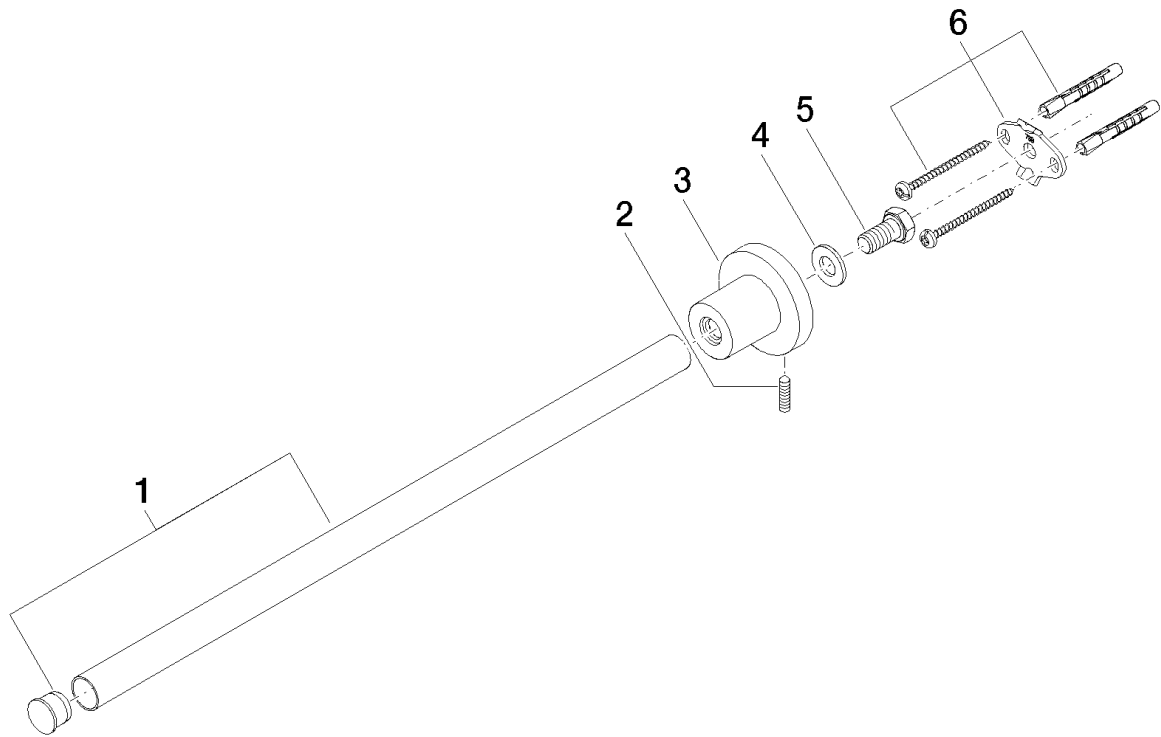

Product specifications

- rosette Ø 55 mm
- 445 mm projection

Surfaces

- | | |
|-----------------|-------------|
| • chrome | 83211892-00 |
| • platinum matt | 83211892-06 |
| • platinum | 83211892-08 |
| • matt black | 83211892-33 |

Exploded assembly drawing

Order quantity

No.	Article number	Name	Installation quantity
1	90282254089ff	holder	1
2	0431111130090	pin	1
3	081789505ff	holder	1
4	09301104690	disc	1
5	09303007190	screw	1
6	0517207390090	fixing set	1