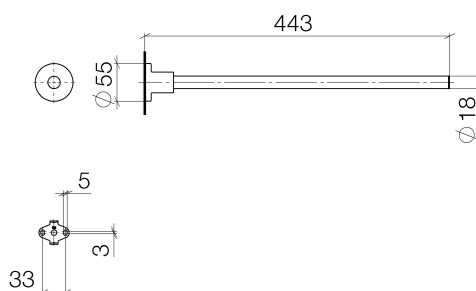

Product specifications

- rosette Ø 55 mm
- 445 mm projection

Surfaces

- | | |
|-----------------|-------------|
| • chrome | 83211892-00 |
| • platinum matt | 83211892-06 |
| • platinum | 83211892-08 |
| • matt black | 83211892-33 |

Exploded assembly drawing

Order quantity

No.	Article number	Name	Installation quantity
1	90282254089ff	holder	1
2	0431111130090	pin	1
3	081789505ff	holder	1
4	09301104690	disc	1
5	09303007190	screw	1
6	0517207390090	fixing set	1