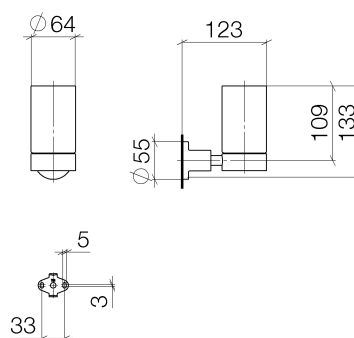

### Product specifications

- crystal glass brush holder, matt
- width 65mm
- height 125 mm
- rosette Ø 55 mm
- 123 mm projection

**Exploded assembly drawing**

**Order quantity**

<b>No.</b>	<b>Article number</b>	<b>Name</b>	<b>Installation quantity</b>
1	08900001782	glass	1
2	08281050091	ring	1
3	081720620ff	holder	1
4	081720624ff	holder	1
5	0431111130090	pin	1
6	081789505ff	holder	1
7	09301104690	disc	1
8	08185058690	screw	1
9	09231002690	nut	1
10	0517207390090	fixing set	1