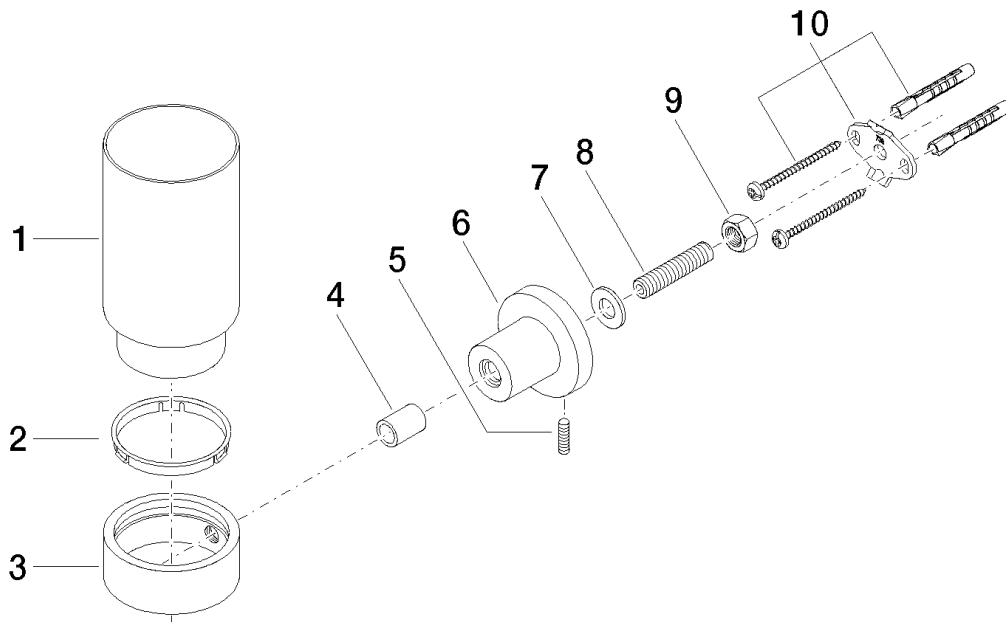

### Product specifications

- crystal glass brush holder, matt
- width 65mm
- height 125 mm
- rosette Ø 55 mm
- 123 mm projection

**Exploded assembly drawing**

**Order quantity**

<b>No.</b>	<b>Article number</b>	<b>Name</b>	<b>Installation quantity</b>
1	08900001782	glass	1
2	08281050091	ring	1
3	081720620ff	holder	1
4	081720624ff	holder	1
5	0431111130090	pin	1
6	081789505ff	holder	1
7	09301104690	disc	1
8	08185058690	screw	1
9	09231002690	nut	1
10	0517207390090	fixing set	1