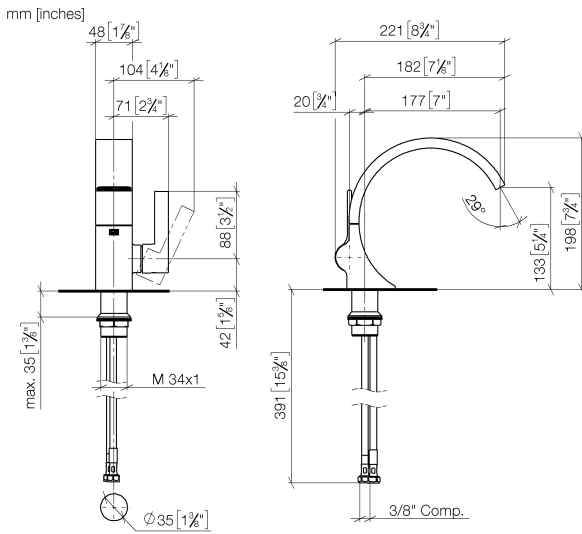

## Sink - CYO

Single-lever lavatory mixer without drain - Brushed Dark Platinum

Article number: 33 525 811-99 0010

- 7" Projection
- Rigid spout
- Rectangular aerated stream
- Total height 7-3/4"
- Height to aerator/spout outlet 5-1/4"
- 1-3/8" hole diameter
- Water flow rate limited to max. 1.2 gpm
- 2 x pressure hose with 3/8" compression fitting
- lead-free
- Suitable only for basins with overflow.
- Distance from center of tap hole to wall min. 55 mm (2-11/64") or to front edge of basin min. 40 mm (1-37/64").
- (ADA)

## Sink - CYO

Single-lever lavatory mixer without drain - Brushed Dark Platinum

Article number: 33 525 811-99 0010

### Dimensional drawing

All dimensions in mm / inch = mm x 0,0394

### Spare parts list

Number	Item Number	Designation	Number of units
1	90 11 70 013 01-99	spout	1
2	09 23 01 172 90	flow reducer	1
3	90 15 05 044 00 90	cartridge	1
4	09 24 04 266 90	nut	1
5	09 28 30 021-99	cover	1
6	09 20 80 024-99	handle	1
7	09 31 11 030 90	pin	1
8	90 31 20 087 00-99	plug	1
9	04 23 10 044 07 90	fixing set	1
10	04 30 04 102 00 90	Flexible supply line 3/8"	2