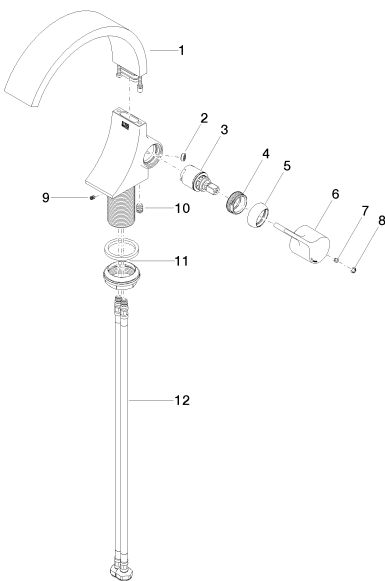

### Dimensional drawing

All dimensions in mm / inch = mm x 0,0394

## Sink - CYO

Single-lever lavatory mixer without drain - Brushed Dark Platinum

Article number: 33 525 811-99 0010

### Spare parts list

Number	Item Number	Designation	Number of units
1	90 11 70 013 01-99	spout	1
2	09 23 01 172 90	flow reducer	1
3	90 15 05 044 00 90	cartridge	1
4	09 24 04 266 90	nut	1
5	09 28 30 021-99	cover	1
6	09 20 80 024-99	handle	1
7	09 31 11 030 90	pin	1
8	90 31 20 087 00-99	plug	1
9	04 23 10 044 07 90	fixing set	1
10	04 30 04 102 00 90	Flexible supply line 3/8"	2