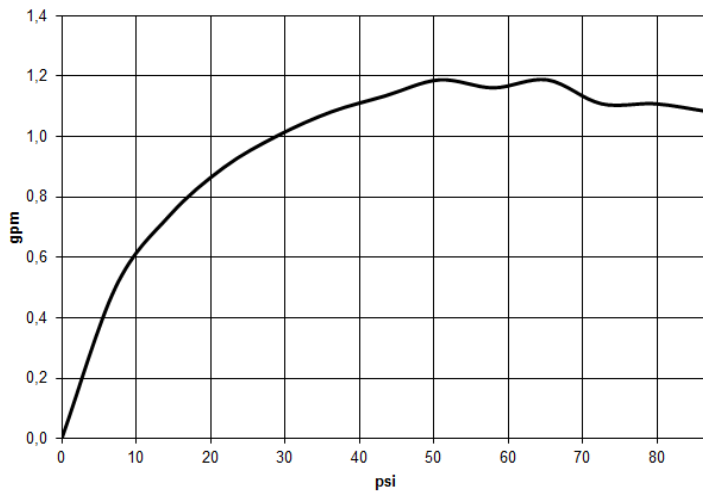

### Dimensional drawing

All dimensions in mm / inch = mm x 0,0394

### Flow rate chart