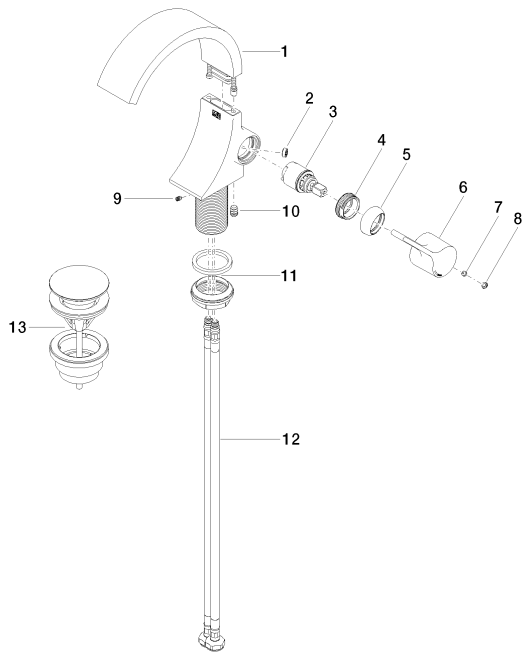

Washbasin - CYO

Single-lever basin mixer with pop-up waste - Dark Platinum matt

Article number: 33 500 811-99

- 143 mm projection
- fixed spout
- rectangular, air-enriched flow
- height of mixer 180 mm
- height up to aerator 128 mm
- hole diameter 35 mm
- 2x screw-in M 8 x 1 pressure hose, leak-tested
- max. flow 4.5 l/min
- lead-free
- Fittings group as per DIN 4109: 1
- Only suitable for basins with an overflow.
- Must not be combined with continuous-flow heaters heaters.
- Distance from centre of tap hole to wall min. 55 mm or to front edge of basin min. 40 mm.

## Washbasin - CYO

Single-lever basin mixer with pop-up waste - Dark Platinum matt

Article number: 33 500 811-99

### Spare parts list

No.	Item Number	Name	Quantity used
1	90 11 70 012 01-99	spout	1
2	09 23 01 172 90	flow reducer	1
3	90 15 05 044 00 90	cartridge	1
4	09 24 04 266 90	nut	1
5	09 28 30 021-99	cover	1
6	09 20 80 024-99	handle	1
7	09 31 11 030 90	pin	1
8	90 31 20 087 00-99	plug	1
9	09 31 11 008 90	pin	1
10	90 31 20 129 00 90	plug	1
11	04 23 10 044 07 90	fixing set	1
12	04 30 04 100 00 90	hose	2
13	10 125 970-99	Basin Waste with push fastening 1 1/4" - Dark Platinum matt	1