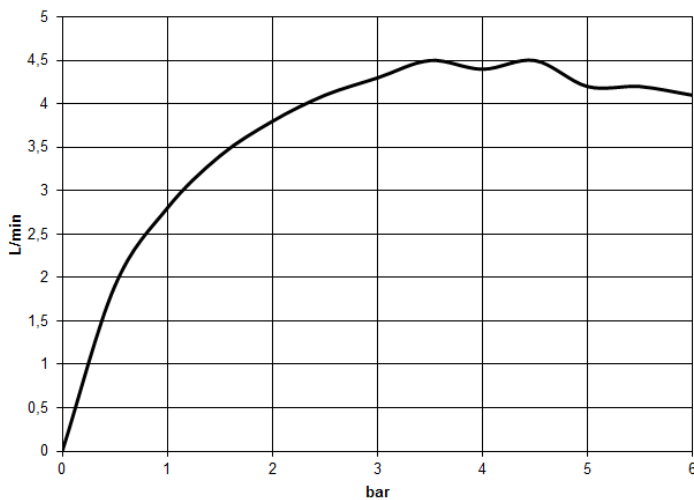

Washbasin - CYO

Single-lever basin mixer with pop-up waste - Dark Platinum matt

Article number: 33 500 811-99

- 143 mm projection
- fixed spout
- rectangular, air-enriched flow
- height of mixer 180 mm
- height up to aerator 128 mm
- hole diameter 35 mm
- 2x screw-in M 8 x 1 pressure hose, leak-tested
- max. flow 4.5 l/min
- lead-free
- Fittings group as per DIN 4109: 1
- Only suitable for basins with an overflow.
- Must not be combined with continuous-flow heaters heaters.
- Distance from centre of tap hole to wall min. 55 mm or to front edge of basin min. 40 mm.

Dark Platinum matt

Washbasin - CYO

Single-lever basin mixer with pop-up waste - Dark Platinum matt

Article number: 33 500 811-99

Dimensional drawing

All details in mm / inch = mm x 0.0394

Flow rate chart