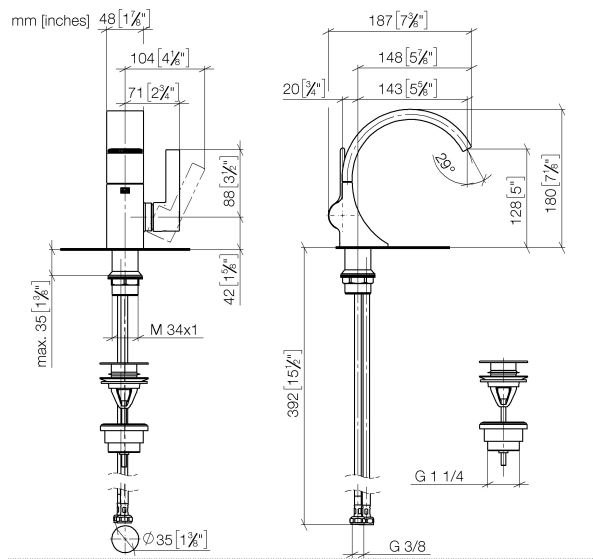

Washbasin - CYO

Single-lever basin mixer with pop-up waste - Dark Platinum matt

Article number: 33 500 811-99

- 143 mm projection
- fixed spout
- rectangular, air-enriched flow
- height of mixer 180 mm
- height up to aerator 128 mm
- hole diameter 35 mm
- 2x screw-in M 8 x 1 pressure hose, leak-tested
- max. flow 4.5 l/min
- lead-free
- Fittings group as per DIN 4109: 1
- Only suitable for basins with an overflow.
- Must not be combined with continuous-flow heaters heaters.
- Distance from centre of tap hole to wall min. 55 mm or to front edge of basin min. 40 mm.

Dark Platinum matt

Washbasin - CYO

Single-lever basin mixer with pop-up waste - Dark Platinum matt

Article number: 33 500 811-99

Dimensional drawing

All details in mm / inch = mm x 0.0394

Flow rate chart

## Washbasin - CYO

Single-lever basin mixer with pop-up waste - Dark Platinum matt

Article number: 33 500 811-99

### Spare parts list

No.	Item Number	Name	Quantity used
1	90 11 70 012 01-99	spout	1
2	09 23 01 172 90	flow reducer	1
3	90 15 05 044 00 90	cartridge	1
4	09 24 04 266 90	nut	1
5	09 28 30 021-99	cover	1
6	09 20 80 024-99	handle	1
7	09 31 11 030 90	pin	1
8	90 31 20 087 00-99	plug	1
9	09 31 11 008 90	pin	1
10	90 31 20 129 00 90	plug	1
11	04 23 10 044 07 90	fixing set	1
12	04 30 04 100 00 90	hose	2
13	10 125 970-99	Basin Waste with push fastening 1 1/4" - Dark Platinum matt	1