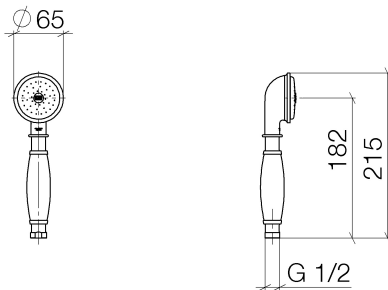

Bathtub - Madison

Metal hand shower with porcelain (white) handle - polished chrome

Article number: 28 002 970-00 0010

- Standard spray mode
- Descaling system
- Ø 2-1/2"
- 1/2" connection
- Water flow rate limited to max. 1.8 gpm
- Internal backflow preventer.

polished chrome

Dimensional drawing

All dimensions in mm / inch = mm x 0,0394

Bathtub - Madison

Metal hand shower with porcelain (white) handle - polished chrome

Article number: 28 002 970-00 0010

Flow rate chart

Bathtub - Madison

Metal hand shower with porcelain (white) handle - polished chrome

Article number: 28 002 970-00 0010

Other surface finishes

platinum matte
28 002 970-06 0010

platinum
28 002 970-08 0010

Durabrass
28 002 970-09 0010

Spare parts list

Number	Item Number	Designation	Number of units
1	90 12 01 010 00 90	set	1
2	09 14 10 069 90	seal	1
3	09 24 04 059 20-00	nipple	1
4	09 14 10 042 90	seal	1
5	90 28 22 033 00-00	insert	1
6	11 167 820-00	handle	1
7	09 23 01 166 90	flow reducer	1