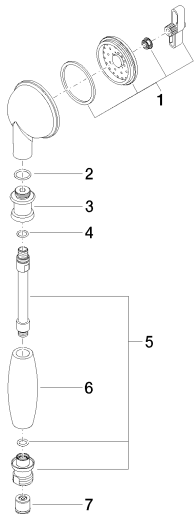

Bathtub - Madison

Metal hand shower with porcelain (white) handle - polished chrome

Article number: 28 002 970-00 0010

- Standard spray mode
- Descaling system
- Ø 2-1/2"
- 1/2" connection
- Water flow rate limited to max. 1.8 gpm
- Internal backflow preventer.

polished chrome

Dimensional drawing

All dimensions in mm / inch = mm x 0,0394

Bathtub - Madison

Metal hand shower with porcelain (white) handle - polished chrome

Article number: 28 002 970-00 0010

Flow rate chart

Bathtub - Madison

Metal hand shower with porcelain (white) handle - polished chrome

Article number: 28 002 970-00 0010

Other surface finishes

platinum matte
28 002 970-06 0010

platinum
28 002 970-08 0010

Durabrass
28 002 970-09 0010

Spare parts list

Number	Item Number	Designation	Number of units
1	90 12 01 010 00 90	set	1
2	09 14 10 069 90	seal	1
3	09 24 04 059 20-00	nipple	1
4	09 14 10 042 90	seal	1
5	90 28 22 033 00-00	insert	1
6	11 167 820-00	handle	1
7	09 23 01 166 90	flow reducer	1