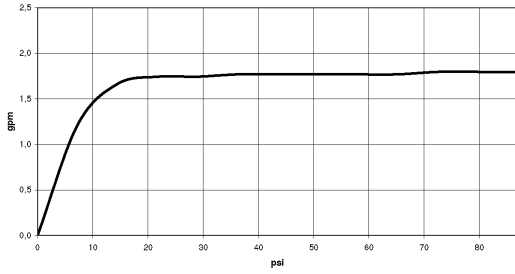

Bathtub - Madison

Metal hand shower with porcelain (white) handle - polished chrome

Article number: 28 002 970-00 0010

- Standard spray mode
- Descaling system
- Ø 2-1/2"
- 1/2" connection
- Water flow rate limited to max. 1.8 gpm
- Internal backflow preventer.

polished chrome

Dimensional drawing

All dimensions in mm / inch = mm x 0,0394

Bathtub - Madison

Metal hand shower with porcelain (white) handle - polished chrome

Article number: 28 002 970-00 0010

Flow rate chart