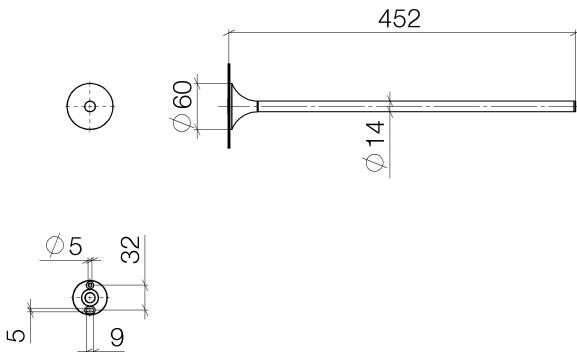

Bathtub - VAIA
Towel bar single-arm fixed - polished chrome
Article number: 83 211 809-00

- Flange diameter 2-3/8"
- 17-3/4" Projection

polished chrome

Dimensional drawing

All dimensions in mm / inch = mm x 0,0394

Bathtub - VAIA

Towel bar single-arm fixed - polished chrome

Article number: 83 211 809-00

Bathtub - VAIA
Towel bar single-arm fixed - polished chrome
Article number: 83 211 809-00

Other surface finishes

platinum matte
83 211 809-06

Spare parts list

Number	Item Number	Designation	Number of units
1	05 30 31 025 00 90	fixing set	1