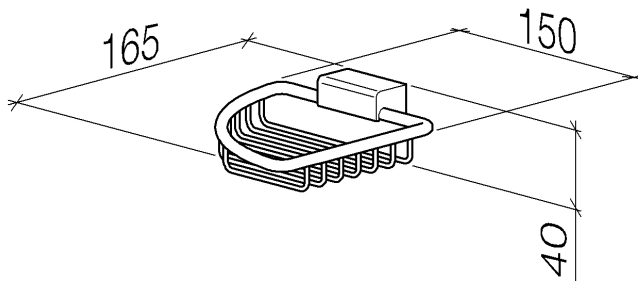

Shower - SOURCE

Soap basket for corner installation - polished chrome

Article number: 83 281 530-00

- Width 5-7/8"
- Height 1-5/8"
- 6-1/2" Projection

polished chrome

Dimensional drawing

All dimensions in mm / inch = mm x 0,0394

Shower - SOURCE

Soap basket for corner installation - polished chrome

Article number: 83 281 530-00

Shower - SOURCE

Soap basket for corner installation - polished chrome

Article number: 83 281 530-00

Other surface finishes