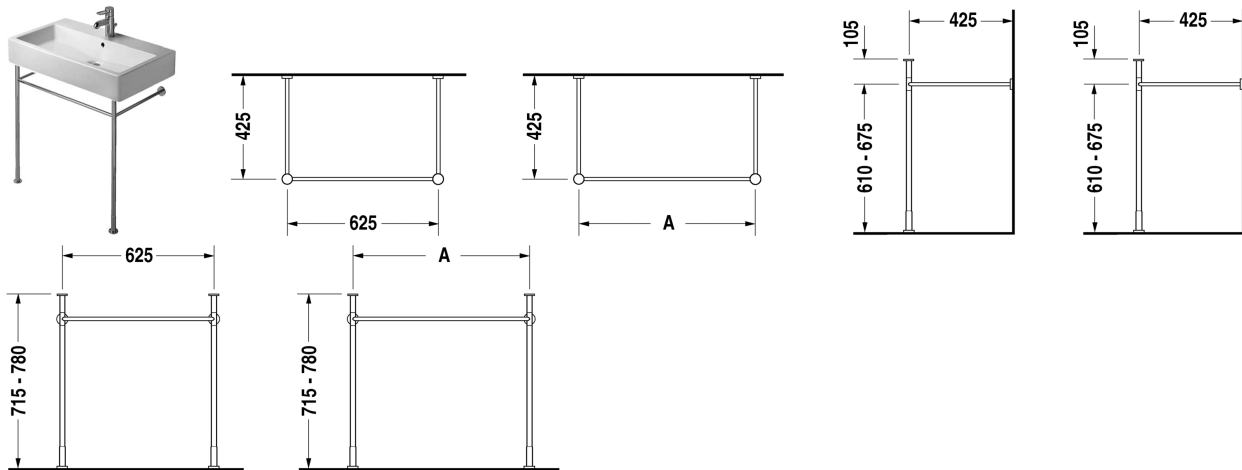

Vero Metal console # 0030751000

Metal console	Dimension	Weight	Order number
height adjustable +2", for washbasin # 045470			
Colors			
10 Chrome			
Variant			
		6.2 lb	0030751000
Suitable products			
Furniture washbasin with tap platform, hardware included, wall-mounted, cUPC listed, 27 1/2" x 18 1/2" Inch	27 1/2" x 18 1/2" Inch		045470

All drawings contain the necessary measurements which are subject to standard tolerances. They are stated in inch & mm and are non-binding. Exact measurements, in particular for customized installation scenarios, can only be taken from the finished ceramic piece.