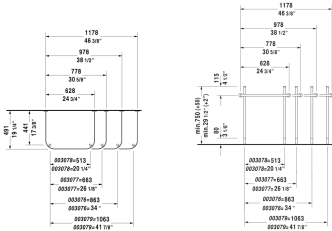

Happy D.2 Metal console # 0030791000

Metal console	Dimension	Weight	Order number
Chrome, height adjustable +2", for washbasin # 231812			
Colors			
10 Chrome			
Variant			
		8.8 lb	0030791000
Suitable products			
Furniture washbasin with overflow, with tap platform, overflow clip Chrome included, hardware included, wall-mounted, 47 1/4" x 19 7/8" Inch	47 1/4" x 19 7/8" Inch		231812
Furniture washbasin with overflow, with tap platform, overflow clip Chrome included, hardware included, wall-mounted, 47 1/4" x 19 7/8" Inch	47 1/4" x 19 7/8" Inch		231812

All drawings contain the necessary measurements which are subject to standard tolerances. They are stated in inch & mm and are non-binding. Exact measurements, in particular for customized installation scenarios, can only be taken from the finished ceramic piece.