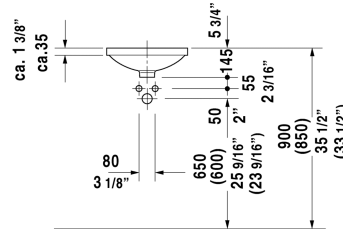

Architec Vanity basin ☒ # 0319370000

| < Ø 14 3/4" Inch > |

Vanity basin	Dimension	Weight	Order number
undermount basin, without overflow, without faucet deck, underside fully glazed, hardware included, Ø 14 3/4" Inch			
Colors			
00 White			
Variant			
☒	Ø 14 3/4" Inch	12 lb	0319370000
Infobox			
Measurements of undercounter models represent interior measurements			
Sanitary ceramics with the special WonderGliss surface finish will remain clean and attractive-looking for a long time to come. When ordering WonderGliss please add a "1" as eleventh digit to the model number.			
Hardware for stone countertops, (with the exception of # 046651)		0.4 lb	005028
Slotted waste for washbasins without overflow		2" Inch	005038

All drawings contain the necessary measurements which are subject to standard tolerances. They are stated in inch & mm and are non-binding. Exact measurements, in particular for customized installation scenarios, can only be taken from the finished ceramic piece.