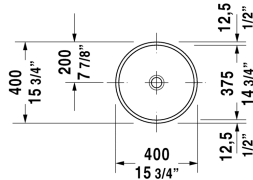

Architec Vanity basin ☒ # 0319370000

| < Ø 14 3/4" Inch > |

Vanity basin	Dimension	Weight	Order number
undermount basin, without overflow, without faucet deck, underside fully glazed, hardware included, Ø 14 3/4" Inch			
Colors			
00 White			
Variant			
☒	Ø 14 3/4" Inch	12 lb	0319370000
Infobox			
Measurements of undercounter models represent interior measurements			
Sanitary ceramics with the special WonderGliss surface finish will remain clean and attractive-looking for a long time to come. When ordering WonderGliss please add a "1" as eleventh digit to the model number.			
Hardware for stone countertops, (with the exception of # 046651)		0.4 lb	005028
Slotted waste for washbasins without overflow		2" Inch	005038

All drawings contain the necessary measurements which are subject to standard tolerances. They are stated in inch & mm and are non-binding. Exact measurements, in particular for customized installation scenarios, can only be taken from the finished ceramic piece.