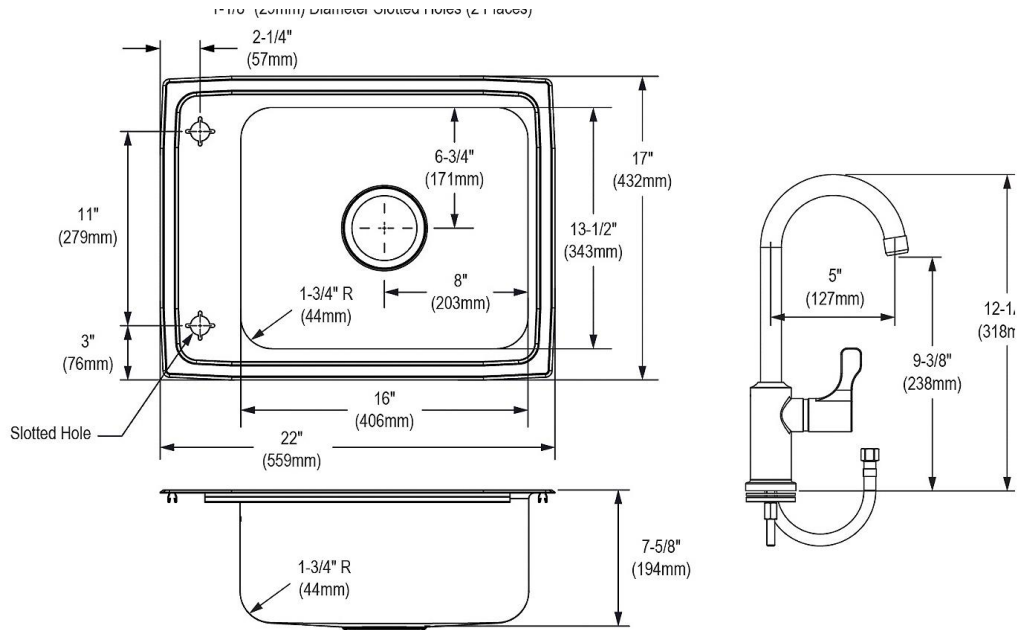

Elkay Lustertone® Classic Stainless Steel 22" x 17" x 7-5/8" 2-Hole Single Drop-in Classroom Sink + Faucet/Bubbler Kit and Vandal-resistant Filtration Kit With Filter Status Monitor
Model(s) DRKR2217LFFC

In keeping with our policy of continuing product improvement, Elkay reserves the right to change product specifications without notice. Please visit elkay.com for the most current version of Elkay product specification sheets. This specification describes an Elkay product with design, quality, and functional benefits to the user. When making a comparison of other producers' offerings, be certain these features are not overlooked.