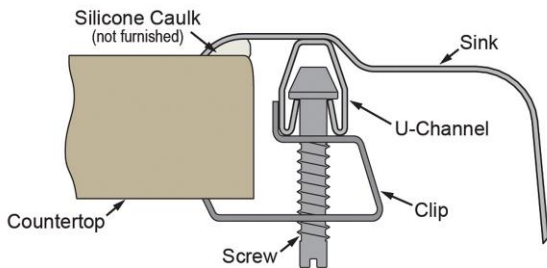

PRODUCT SPECIFICATIONS

Elkay Lustertone® Classic Stainless Steel 22" x 17" x 7-5/8" 2-Hole Single Drop-in Classroom Sink + Faucet/Bubbler Kit and Vandal-resistant Filtration Kit With Filter Status Monitor. Sink is manufactured from 18 gauge 304 Stainless Steel with a Lustrous Satin finish, Center drain placement, and Bottom only pads.

Installation Type:	Drop-in
Material:	304 Stainless Steel
Finish:	Lustrous Satin
Gauge:	18
Sound Deadening:	Bottom only pads
Number of Bowls:	1
Sink Dimensions:	22" x 17" x 7-5/8"
Bowl 1 Dimensions:	16" x 13-1/2" x 7-1/2"
Drain Size:	3-1/2" (89mm)
Drain Location:	Center
Minimum Cabinet Size:	27"
Cutout Template #:	1000001261

Template is available for download at elkay.com. CAD software will be required to open the template.

Cutout Dimensions for Drop-in Installation:
21-3/8" x 16-3/8" (543mm x 416mm) with 1-1/2" (38mm) corner radius

Installation Profile:

Included with Product: DRKR2217L, LKD208513LC, LK1141A, LK35, EF1500VRBMC

▼ Ships in multiple boxes.

A Century of Tradition and Quality. For more than 100 years, Elkay has been making innovative products and providing exceptional customer care. We take pride in offering plumbing products that make life easier, inspire change and leave the world a better place.

Product Compliance: ASME A112.19.3/CSA B45.4
Faucet: ASME A112.18.1/CSA B125.1
NSF 61 (Q≤1)
NSF 372 (lead free)
CEC
Accessory: NSF 42
NSF 53
ASME A112.18.2/CSA B125.2

- [Clean and Care Manual (PDF)](#)
- [Installation Instructions (PDF) - 1000005236](#)
- [Installation Instructions (PDF) - A55068 Bubbler](#)
- [Installation Instructions (PDF) - 1000005235 drain](#)
- [Installation Instructions (PDF) - 1000003634](#)
- [Warranty (PDF)](#)

PART: _____ QTY: _____
PROJECT: _____
CONTACT: _____
DATE: _____
NOTES: _____
APPROVAL: _____

In keeping with our policy of continuing product improvement, Elkay reserves the right to change product specifications without notice. Please visit elkay.com for the most current version of Elkay product specification sheets. This specification describes an Elkay product with design, quality, and functional benefits to the user. When making a comparison of other producers' offerings, be certain these features are not overlooked.