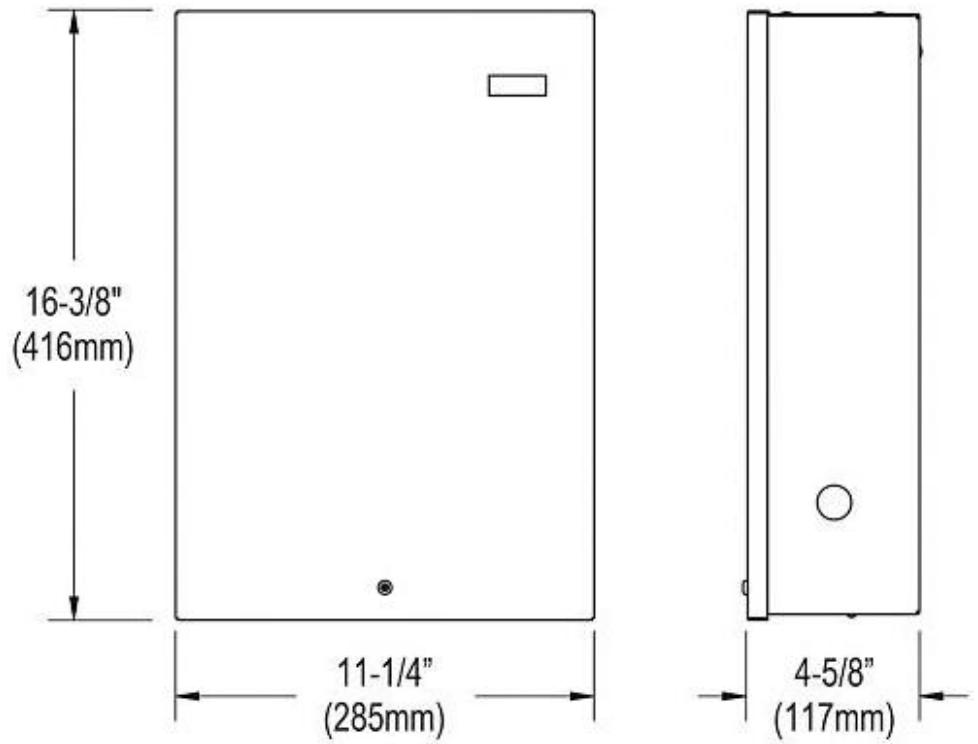

Elkay Lustertone® Classic Stainless Steel 22" x 17" x 7-5/8" 2-Hole Single Drop-in Classroom Sink + Faucet/Bubbler Kit and Vandal-resistant Filtration Kit With Filter Status Monitor
Model(s) DRKR2217LFFC

In keeping with our policy of continuing product improvement, Elkay reserves the right to change product specifications without notice. Please visit elkay.com for the most current version of Elkay product specification sheets. This specification describes an Elkay product with design, quality, and functional benefits to the user. When making a comparison of other producers' offerings, be certain these features are not overlooked.