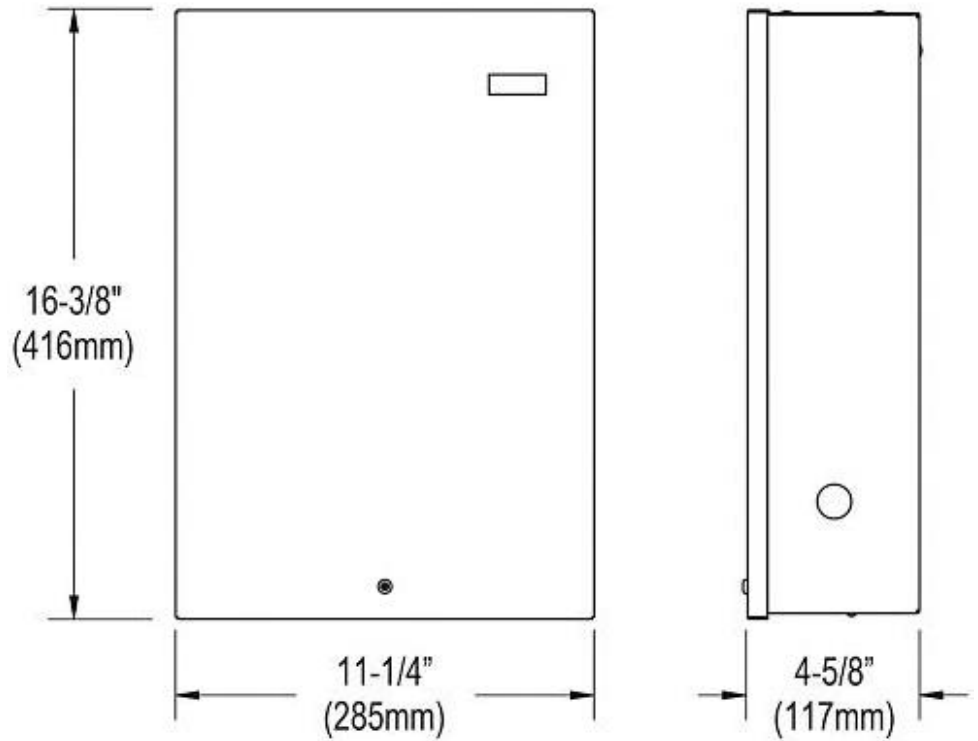

<b>Installation Type:</b>	Drop-in
<b>Material:</b>	304 Stainless Steel
<b>Finish:</b>	Lustrous Satin
<b>Gauge:</b>	18
<b>Sound Deadening:</b>	Bottom only pads
<b>Number of Bowls:</b>	1
<b>Sink Dimensions:</b>	22" x 19-1/2" x 7-1/2"
<b>Bowl 1 Dimensions:</b>	13-1/2" x 16" x 7-3/8"
<b>Drain Size:</b>	3-1/2" (89mm)
<b>Drain Location:</b>	Center
<b>Minimum Cabinet Size:</b>	27"
<b>Cutout Template #:</b>	<a href="#">1000001255</a>

#### Cutout Dimensions for Drop-in Installation:

21-3/8" x 18-7/8" (543mm x 479mm) with 1-1/2" (38mm) corner radius

Elkay Lustertone® Classic Stainless Steel 22" x 19-1/2" x 7-1/2"  
Single Classroom Sink + Faucet/Bubbler Kit and Vandal-resistant  
Filtration Kit With Filter Status Monitor  
**Model(s) DRKR2220FFC**