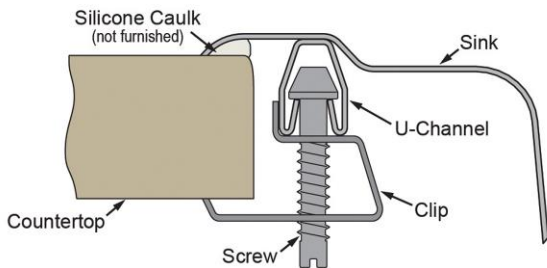

PRODUCT SPECIFICATIONS

Elkay Lustertone® Classic Stainless Steel 22" x 19-1/2" x 7-1/2" Single Classroom Sink + Faucet/Bubbler Kit and Vandal-resistant Filtration Kit With Filter Status Monitor. Sink is manufactured from 18 gauge 304 Stainless Steel with a Lustrous Satin finish, Center drain placement, and Bottom only pads.

Installation Type:	Drop-in
Material:	304 Stainless Steel
Finish:	Lustrous Satin
Gauge:	18
Sound Deadening:	Bottom only pads
Number of Bowls:	1
Sink Dimensions:	22" x 19-1/2" x 7-1/2"
Bowl 1 Dimensions:	13-1/2" x 16" x 7-3/8"
Drain Size:	3-1/2" (89mm)
Drain Location:	Center
Minimum Cabinet Size:	27"
Cutout Template #:	1000001255

Template is available for download at [elkay.com](#). CAD software will be required to open the template.

Cutout Dimensions for Drop-in Installation:

21-3/8" x 18-7/8" (543mm x 479mm) with 1-1/2" (38mm) corner radius

Installation Profile:

Included with Product: DRKR2220, LKD2439C, LK1141A, LK35, EF1500VRBMC

▼ Ships in multiple boxes.

A Century of Tradition and Quality.

For more than 100 years, Elkay has been making innovative products and providing exceptional customer care. We take pride in offering plumbing products that make life easier, inspire change and leave the world a better place.

Product Compliance: ASME A112.19.3/CSA B45.4
Faucet: ASME A112.18.1/CSA B125.1
NSF 61 (Q≤1)
NSF 372 (lead free)
CEC
Accessory: NSF 42
NSF 53
ASME A112.18.2/CSA B125.2

[Clean and Care Manual (PDF)](#)

[Installation Instructions (PDF) - 1000005236](#)

[Installation Instructions (PDF) - A55068 Bubbler](#)

[Installation Instructions (PDF) - P99175 Faucet](#)

[Installation Instructions (PDF) - 1000003634](#)

[Warranty (PDF)](#)

PART: _____ QTY: _____

PROJECT: _____

CONTACT: _____

DATE: _____

NOTES: _____

APPROVAL: _____

In keeping with our policy of continuing product improvement, Elkay reserves the right to change product specifications without notice. Please visit [elkay.com](#) for the most current version of Elkay product specification sheets. This specification describes an Elkay product with design, quality, and functional benefits to the user. When making a comparison of other producers' offerings, be certain these features are not overlooked.