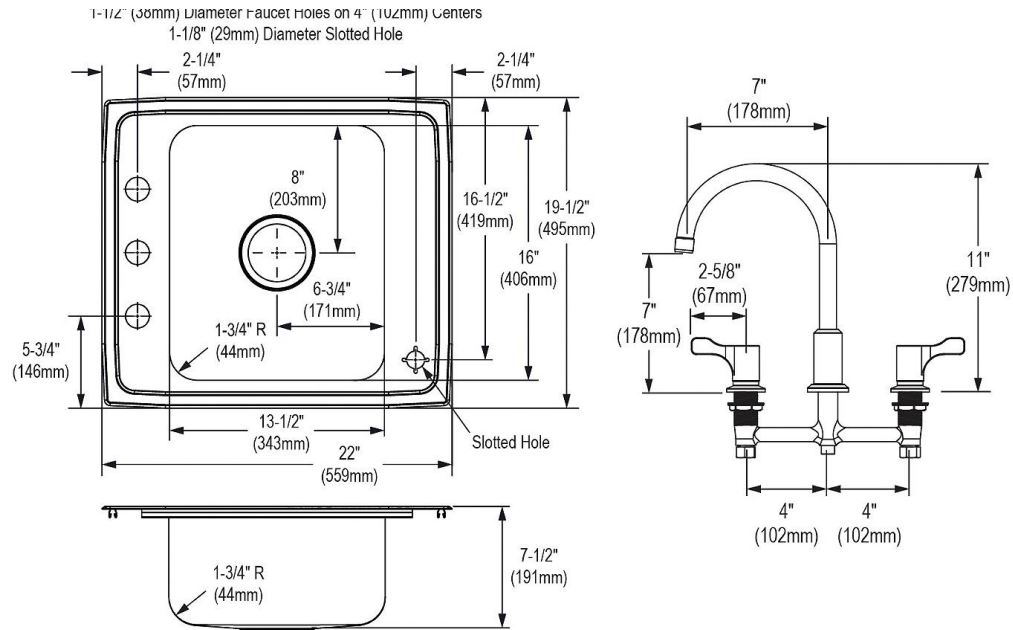

#### Cutout Dimensions for Drop-in Installation:

21-3/8" x 18-7/8" (543mm x 479mm) with 1-1/2" (38mm) corner radius

Elkay Lustertone® Classic Stainless Steel 22" x 19-1/2" x 7-1/2"  
Single Classroom Sink + Faucet/Bubbler Kit and Vandal-resistant  
Filtration Kit With Filter Status Monitor  
**Model(s) DRKR2220FFC**