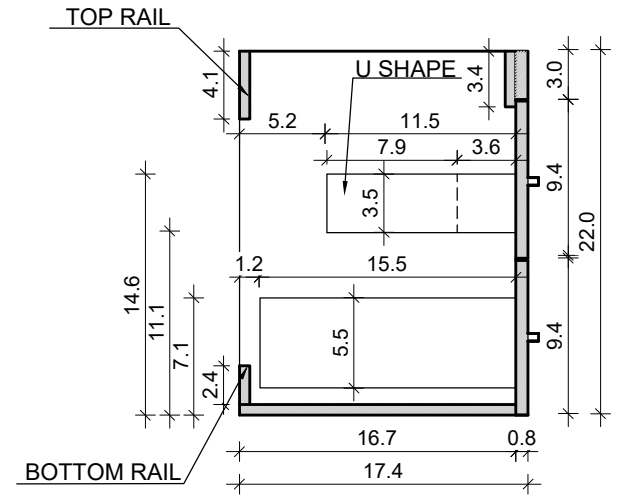

DAYTONA 3 FOR NEW KIRA 30-02

FRONT VIEW

SIDE VIEW

TOP VIEW

BACK VIEW