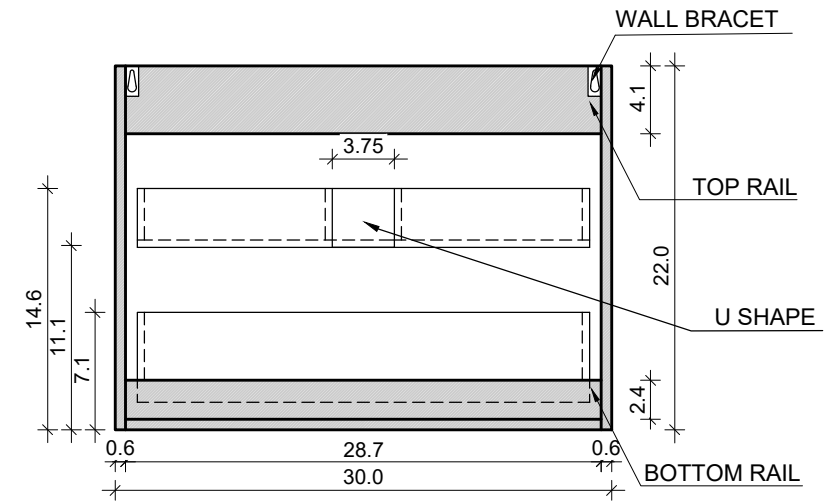

DAYTONA 3 FOR NEW KIRA 30-02

FRONT VIEW

SIDE VIEW

TOP VIEW

BACK VIEW