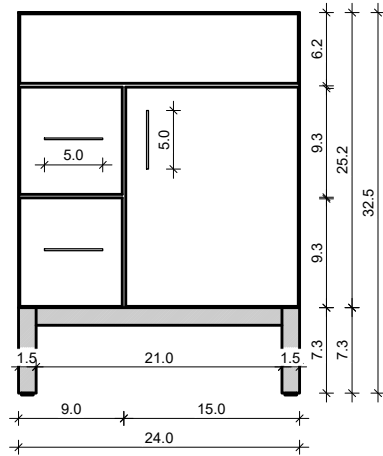

# DS 24-12

Drawing below are shown with a Standard Daytona Aluminum Base-Frame. For Wall-Hung or other leg options, please ignore the 7.3" frame height.

FRONT VIEW

SIDE VIEW

TOP VIEW

BACK VIEW