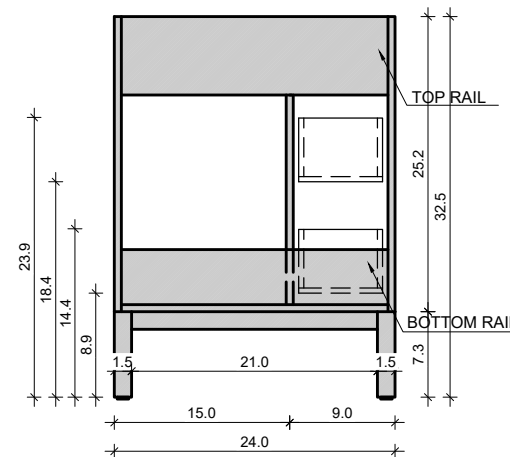

# DS 24-12

Drawing below are shown with a Standard Daytona Aluminum Base-Frame. For Wall-Hung or other leg options, please ignore the 7.3" frame height.

FRONT VIEW

SIDE VIEW

TOP VIEW

BACK VIEW