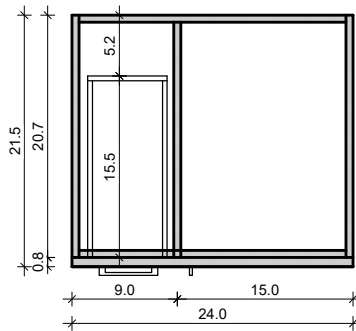

# DS 24-12

Drawing below are shown with a Standard Daytona Aluminum Base-Frame. For Wall-Hung or other leg options, please ignore the 7.3" frame height.

FRONT VIEW

SIDE VIEW

TOP VIEW

BACK VIEW