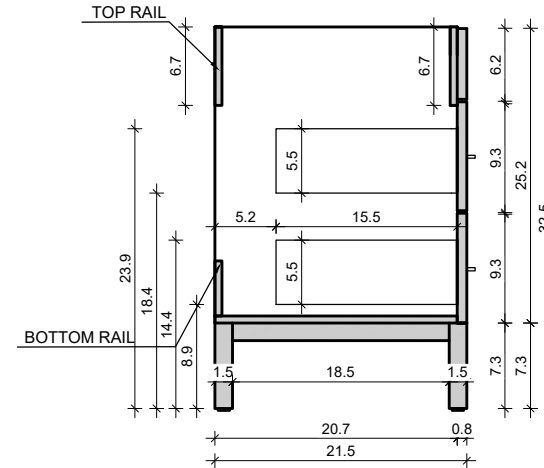

# DS 24-12

Drawing below are shown with a Standard Daytona Aluminum Base-Frame. For Wall-Hung or other leg options, please ignore the 7.3" frame height.

FRONT VIEW

SIDE VIEW

TOP VIEW

BACK VIEW