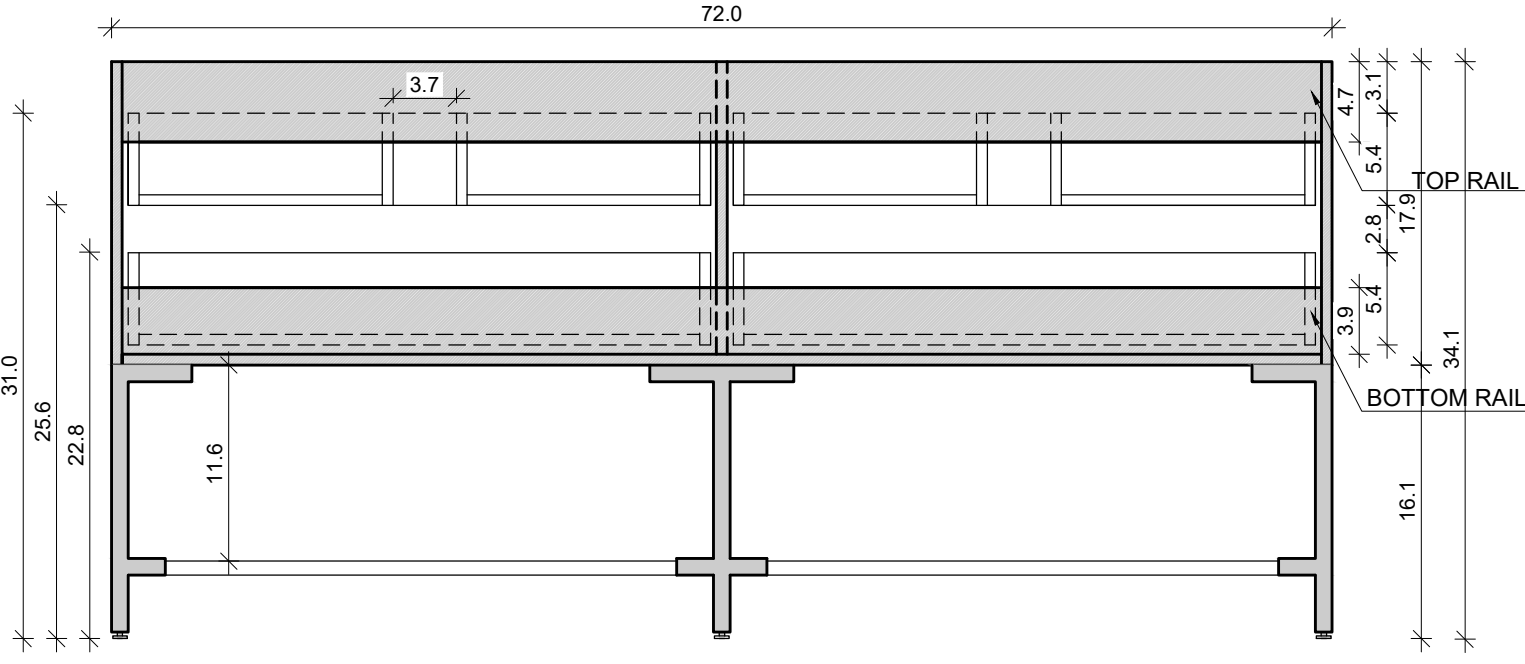

Uptown 72-04

Drawing below are shown with legs and open shelf.
For Wall-Hung, please ignore the 16.1" leg height.

Front View

Side View

Back View

Top View