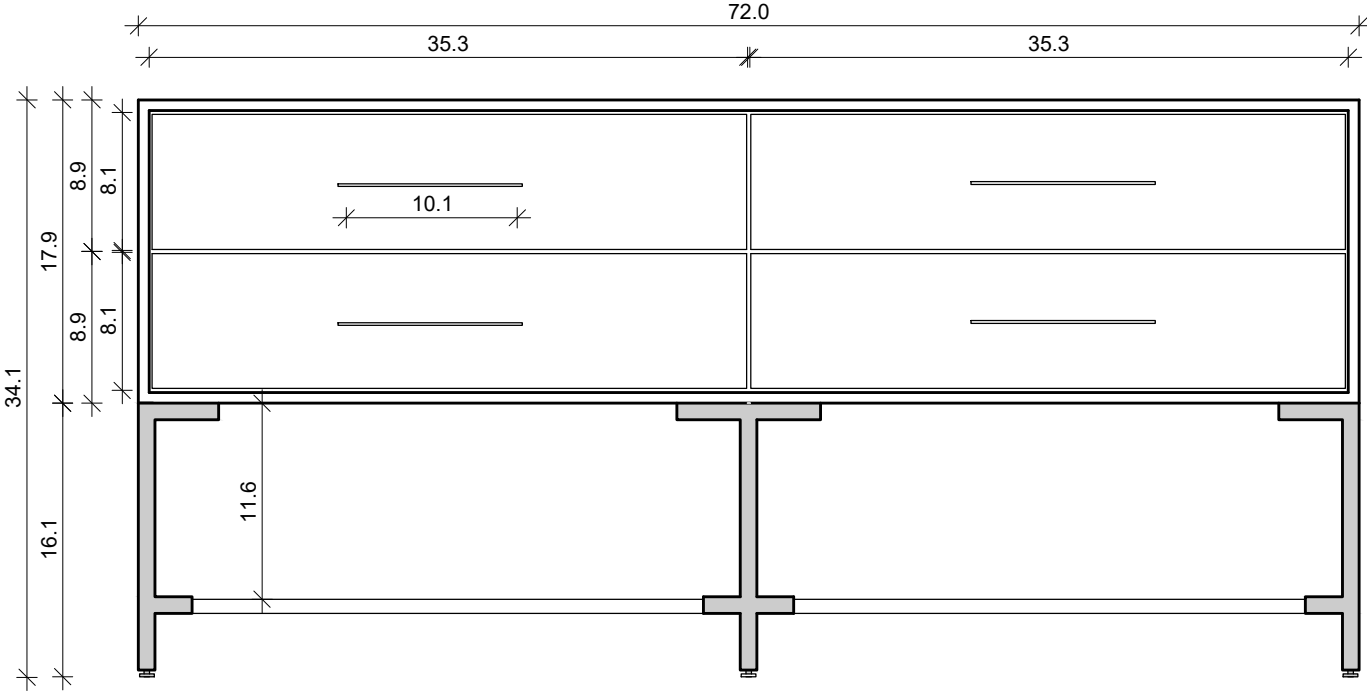

Uptown 72-04

Drawing below are shown with legs and open shelf.
For Wall-Hung, please ignore the 16.1" leg height.

Front View

Side View

Back View

Top View