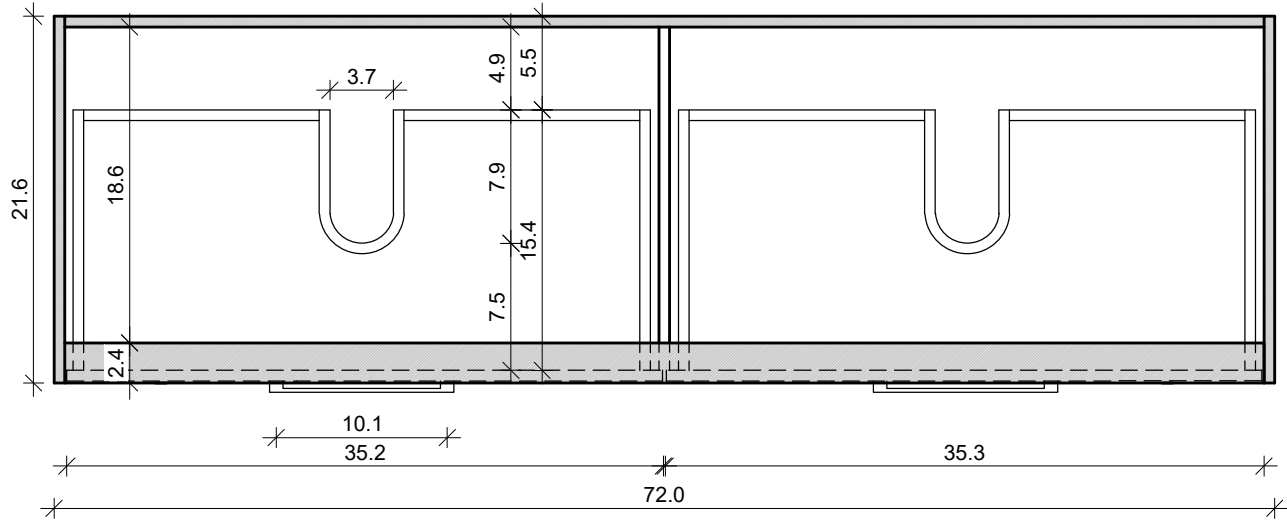

Uptown 72-04

Drawing below are shown with legs and open shelf.
For Wall-Hung, please ignore the 16.1" leg height.

Front View

Side View

Back View

Top View