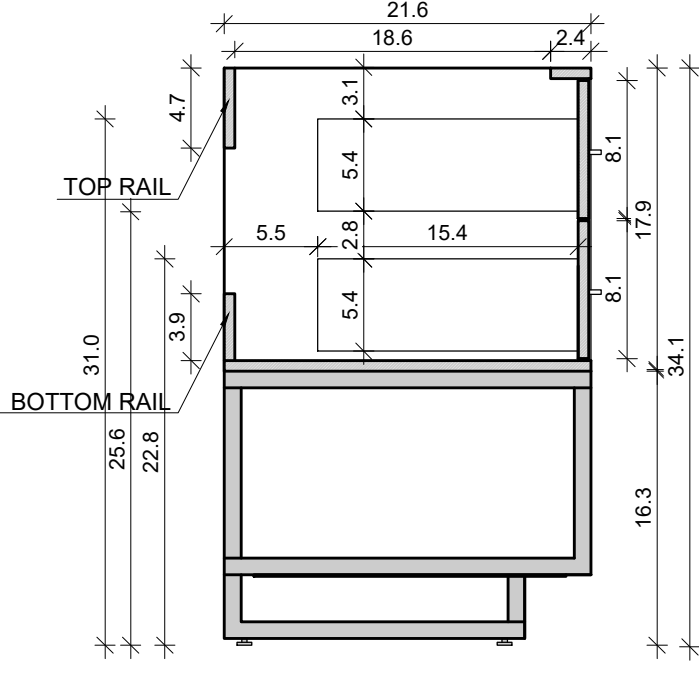

Uptown 72-04

Drawing below are shown with legs and open shelf.
For Wall-Hung, please ignore the 16.1" leg height.

Front View

Side View

Back View

Top View